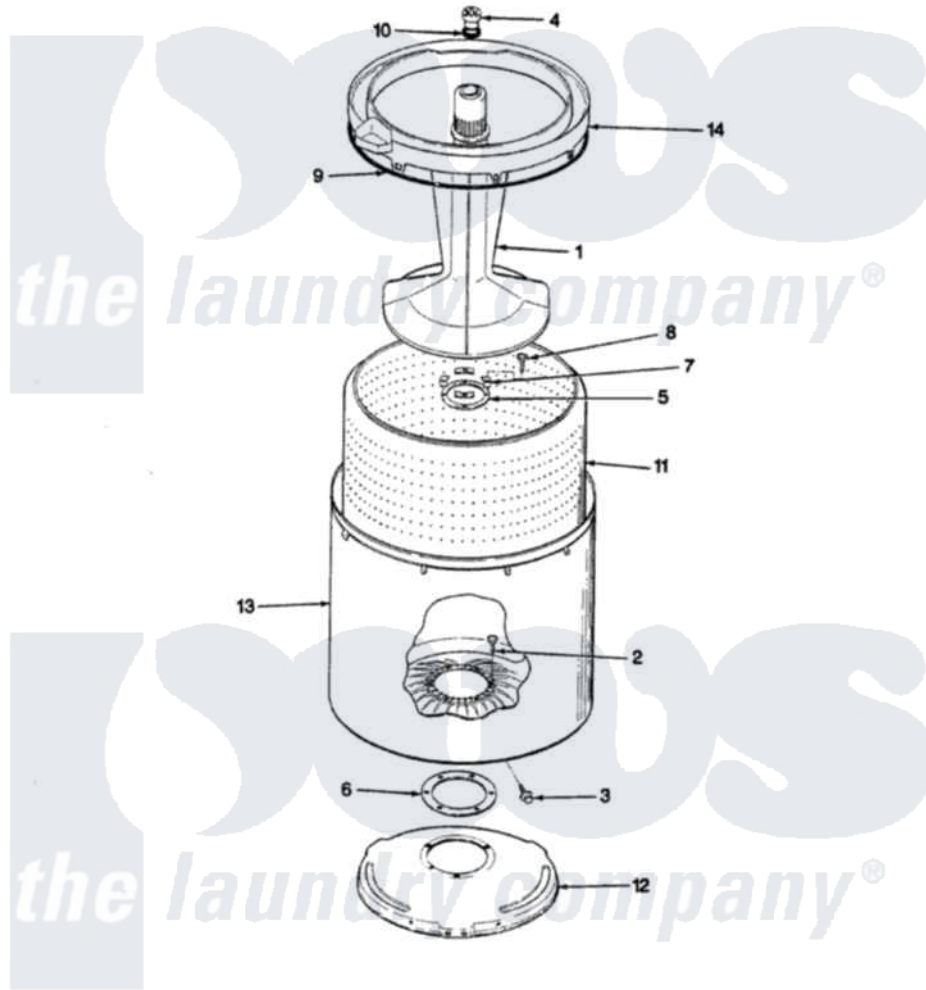

Norge LWM201H 07 - TUB

SECTION: TUB
MODEL: LWM201

Issue Date: 4/90

Norge [Residential Norge LWM201H Washer Parts](#) Parts Diagram 07 - TUB
Click on the part number to view part

Item	Original Part Number	Replaced By	Status	Part Description
1	35-2456	33-4352		Agitator
2	35-2062	21001063		Screw, Shoulder
3	25-7914	22002933		Screw
4	33-6241			Cap
5	35-2060			Seal, Tub To Housing
6	35-2061			Gasket, Tub To Housing
7	35-8799		Not Available	REINFORCEMENT PLATE
8	25-7783	4356852		Screw
9	35-2328			Seal, Tub Top
10	25-7330			Rubber Washer
11	35-2508		Not Available	BASKET WHITE
12	35-2023			Tub Support
13	35-2038			Tub
14	35-2262		Not Available	SHIELD, TUB TOP
"	35-2034		Not Available	TOP, TUB