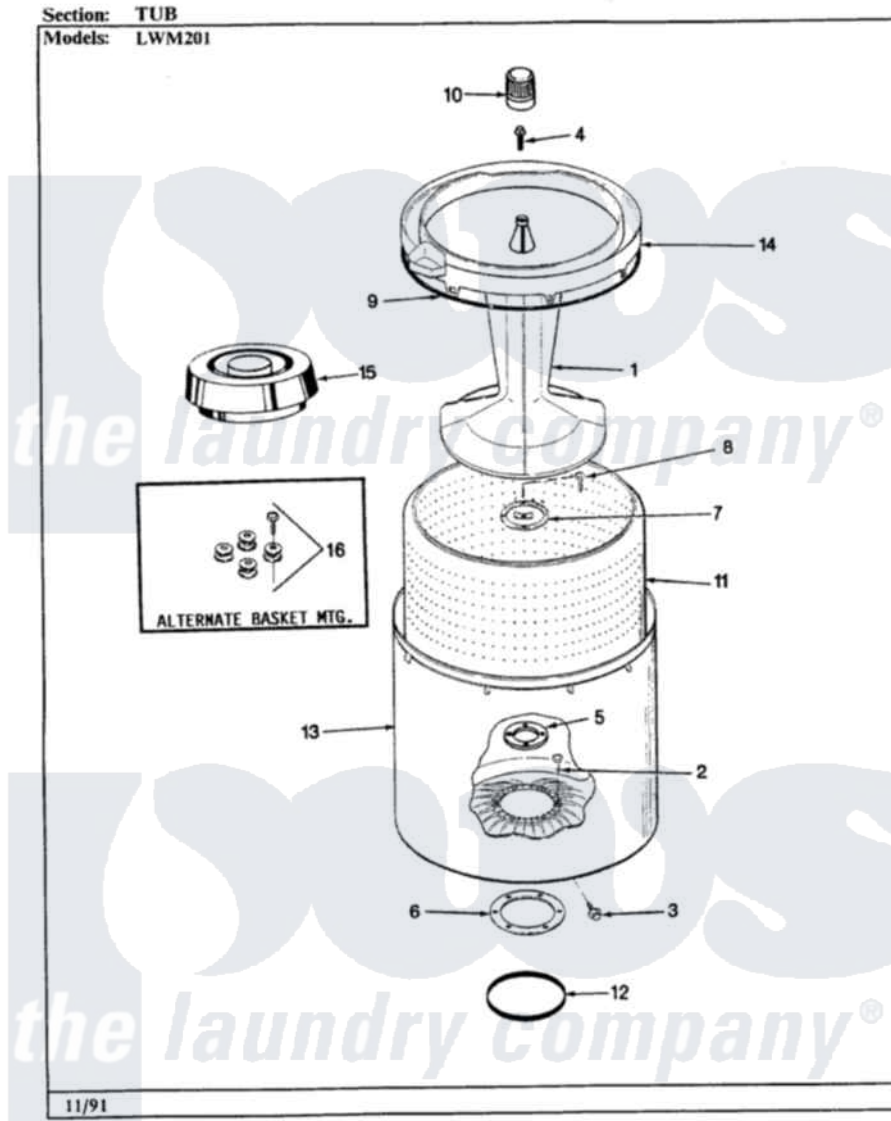

Norge LWM201H 08 - TUB (REV. A)

Norge [Residential Norge LWM201H Washer Parts](#) Parts Diagram 08 - TUB (REV. A)
Click on the part number to view part

Item	Original Part Number	Replaced By	Status	Part Description
1	35-2717	35-3580		Agitator
2	25-7949		Not Available	RING, RETAINING (AG. SHAFT)
3	25-7953	22002933		Screw
4	25-7948	W10309247		Screw
5	35-2980	35-3685		Gasket, Basket To Centerpost
6	35-2979			Gasket, Tub/Hsg
7	35-3014			Gasket And Reinf. Plate Assembly
8	25-7783	4356852		Screw
9	35-2328			Seal, Tub Top
10	35-2733			Cap, Agitator
11	35-3016		Not Available	BASKET ASSY
12	35-2978			Seal, Tub/Housing
13	35-2952	35-3700		Tub Assembly
14	35-2262		Not Available	SHIELD, TUB TOP
"	35-2034		Not Available	TOP, TUB

15 W10124350

Not Available

NOT REQUIRED PART OR
SEE NOTE

16 35-2912

Not Available

SCREW & WASHER ASSY.