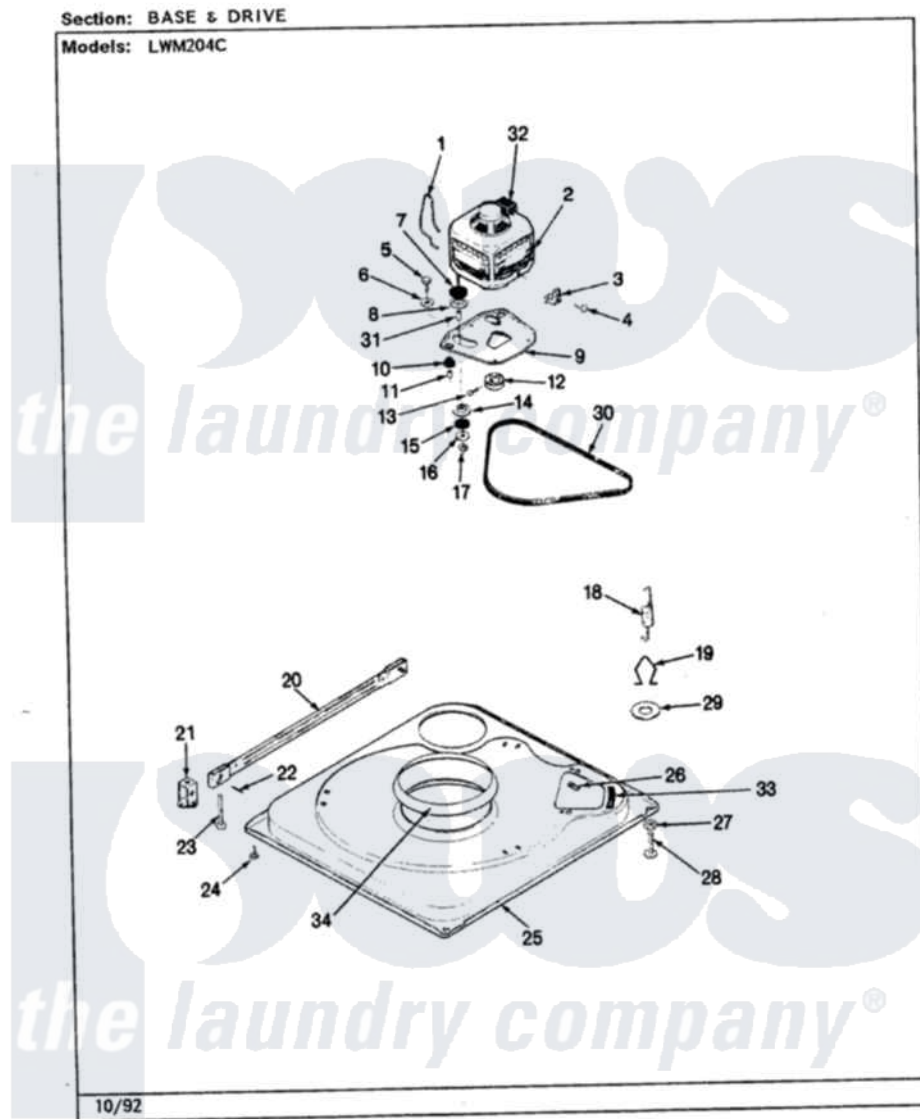

Norge LWM204AC 01 - BASE & DRIVE

Norge [Residential Norge LWM204AC Washer Parts](#) Parts Diagram 01 - BASE & DRIVE
Click on the part number to view part

Item	Original Part Number	Replaced By	Status	Part Description
1	35-0235			Spring, Motor Pivot
2	LA-2002		Not Available	MOTOR KIT
"	35-2030		Not Available	MOTOR
3	33-9945			Slide, Foot
4	25-7418	33001178		Back, Tumbler
5	25-7833	21001977		Screw
6	25-7834			Washer, Motor/Base Screw
7	33-9946			Isolator, Motor
8	33-9944	35-3570		Washer, Motor Pivot
9	35-2810	21001783		Plate And Screw Assembly
10	33-9941	35-3646		Isolator, Motor Plate
11	25-7831			Spacer, Mounting
12	35-2124	W10143344		Pulley
13	25-7117			Set Screw
14	33-9943	35-3571		Slide, Motor Pivot
15	33-9967			Washer, Motor Isolator

16	25-7047		Washer, Flat
17	25-7325	Y707702	Locknut
18	35-2681		Not Available SPRING, SUSPENSION
19	35-2976		Not Available HOOK, SUSPENSION SPRING
20	35-2049	21001881	Bar, Stabilizer
21	35-2046		Bracket, Stabilizer
22	35-2052		Pin, Stabilizer
23	35-2050	22004469	Leg And Foot Self Stabalizing
24	25-7828	489483	Screw 10-32 X 1/2
"	35-2039		Not Available PAD, FOOT
25	35-2984		Not Available BASE
26	25-7838	25-7845	Speednut, Motor
27	25-7915		Hex Nut
28	35-0772	25001119	Foot And Pad Assembly
"	35-0837	25001119	Foot And Pad Assembly
29	Y25-7951		Washer, Suspension Hook
30	35-2320	21352320	Belt, Drive
31	25-7830		Spacer
32	33-9765		Switch, Motor
33	35-2065		Pad, Motor Plate
34	35-2357	21002026	Snubber