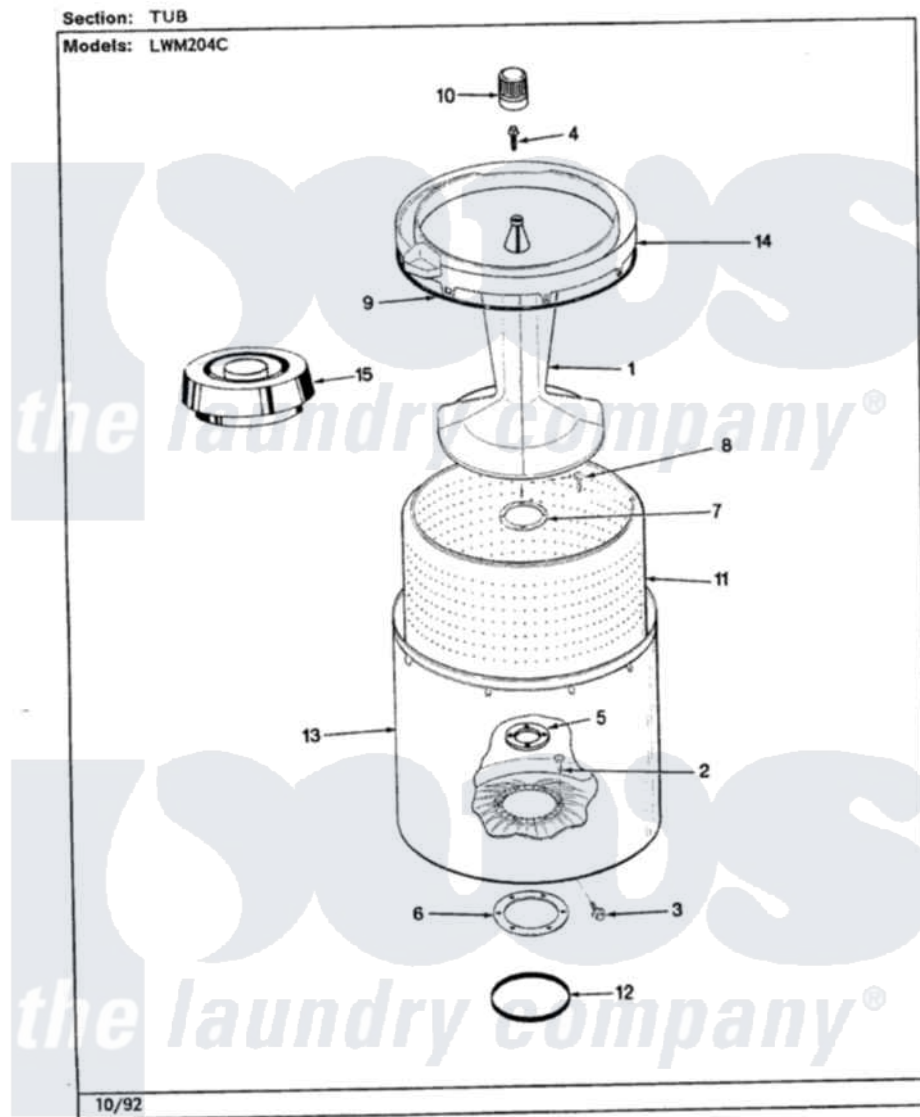

# Norge LWM204AC 04 - TUB

Norge Residential Norge LWM204AC Washer Parts Parts Diagram 04 - TUB  
Click on the part number to view part

Item	Original Part Number	Replaced By	Status	Part Description
1	35-2717	<a href="#">35-3580</a>		Agitator
2	25-7949		Not Available	RING, RETAINING (AG. SHAFT)
3	25-7953	<a href="#">22002933</a>		Screw
4	25-7948	<a href="#">W10309247</a>		Screw
5	<a href="#">33-8959</a>			Gasket
6	<a href="#">35-2979</a>			Gasket, Tub/Hsg
7	33-8799		Not Available	REINF PLATE
8	25-7783	<a href="#">4356852</a>		Screw
9	<a href="#">35-2328</a>			Seal, Tub Top
10	<a href="#">35-2733</a>			Cap, Agitator
11	35-3016		Not Available	BASKET ASSY
12	<a href="#">35-2978</a>			Seal, Tub/Housing
13	35-2952	<a href="#">35-3700</a>		Tub Assembly
14	35-2262		Not Available	SHIELD, TUB TOP
"	35-2034		Not Available	TOP, TUB
15	<a href="#">35-2550</a>			Dispenser, Rinse