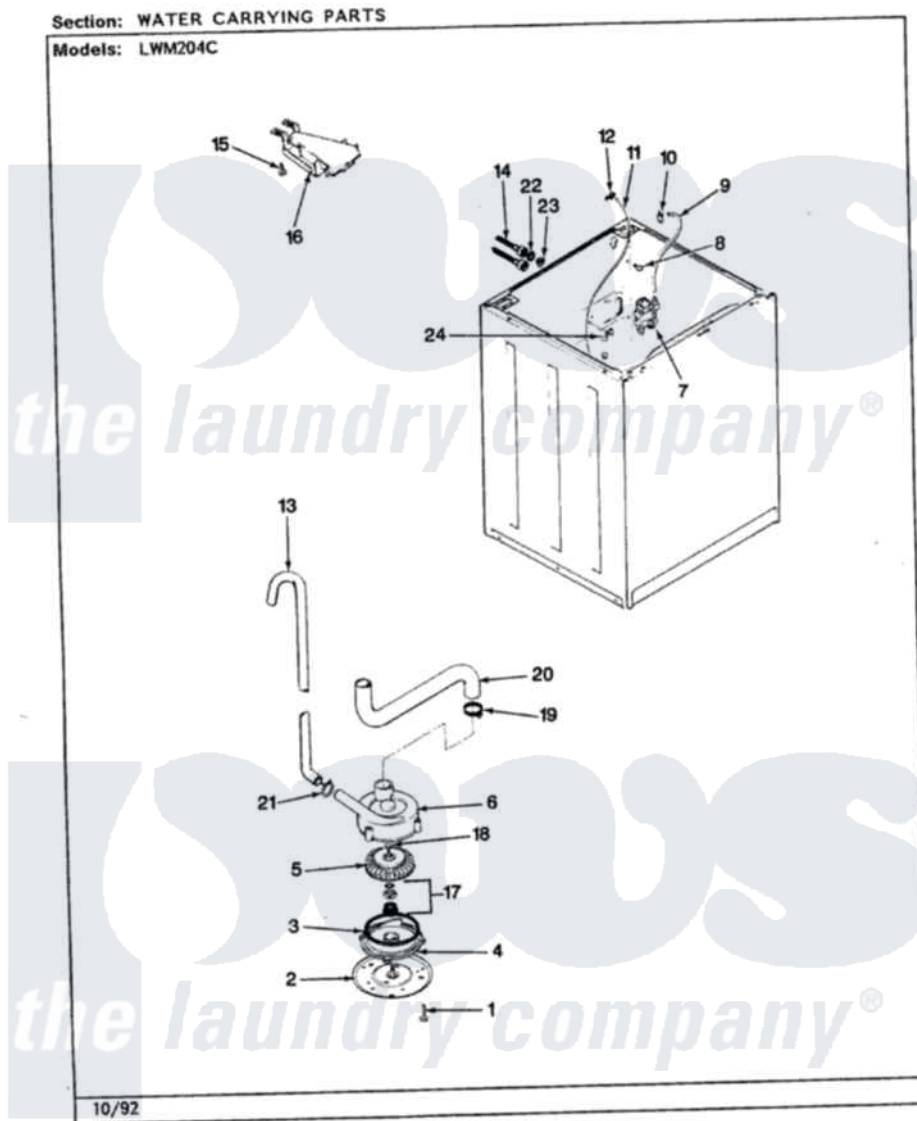

Norge LWM204AC 05 - WATER CARRYING

Norge [Residential Norge LWM204AC Washer Parts](#) Parts Diagram 05 - WATER CARRYING
Click on the part number to view part

Item	Original Part Number	Replaced By	Status	Part Description
1	25-7405	3196164		Screw
2	33-6035		Not Available	PLATE & PULLEY ASSY.
3	33-6032			Gasket
4	35-2058			Base, Pump
5	35-2057	35-6465		Pump Assem
6	35-2099	35-6465		Pump Assem
"	35-2056		Not Available	HOUSING, PUMP
7	35-2374	35-2374N		Valve, Water
"	25-7220			Clip, Cabinet Top
8	25-7867	596669		Clamp, Manifold
9	35-2378	12002749		Hose, Flume Kit
10	25-7867	596669		Clamp, Manifold
11	35-2261		Not Available	PAD, PRESSURE SWITCH HOSE
"	35-2322	21001748		Hose, Pressure Switch
12	33-6099			Clamp
13	35-2896	211704		Hose, Drain

14	33-7046	89503	Hose-Inlet
"	35-0873	76313	Hosefill
15	25-3092	90767	Screw, 8A X 3/8 HeX Washer Head Tapping
16	35-2051	21001760	Flume Assembly / Water Diverter
17	35-0707		Seal, Seat And "O" Ring
18	25-7894	W10001180	Screw
19	25-6069	Not Available	CORBIN CLAMP
20	35-2982		Hose Tub To Pump
21	25-7080	285655	Clamp, Hose
22	25-7048		Washer
23	33-7313	33-4264N	Strainer And Washer Kit
24	25-7796	596669	Clamp, Manifold