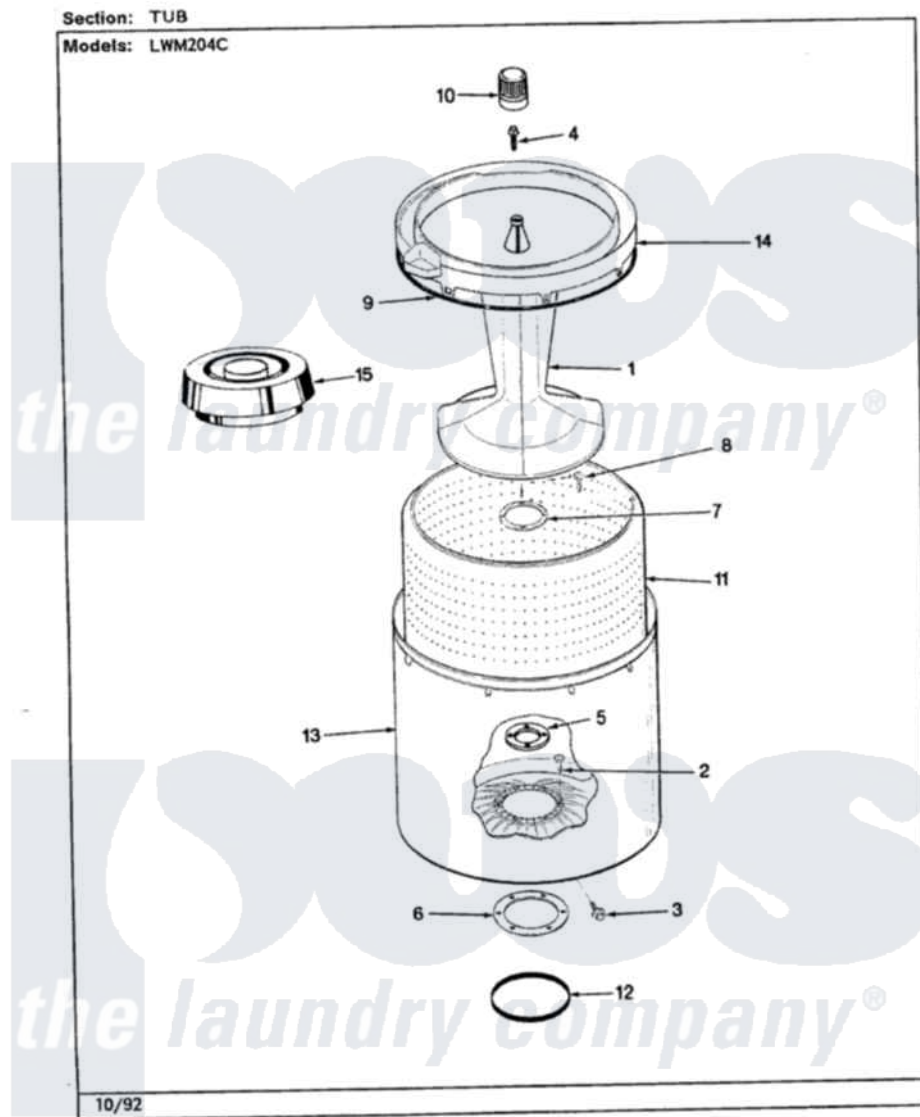

Norge LWM204HC 05 - TUB

Norge Residential Norge LWM204HC Washer Parts Parts Diagram 05 - TUB
Click on the part number to view part

Item	Original Part Number	Replaced By	Status	Part Description
1	35-2717	35-3580		Agitator
2	25-7949		Not Available	RING, RETAINING (AG. SHAFT)
3	25-7953	22002933		Screw
4	25-7948	W10309247		Screw
5	33-8959			Gasket
6	35-2979			Gasket, Tub/Hsg
7	33-8799		Not Available	REINF PLATE
8	25-7783	4356852		Screw
9	35-2328			Seal, Tub Top
10	35-2733			Cap, Agitator
11	35-3016		Not Available	BASKET ASSY
12	35-2978			Seal, Tub/Housing
13	35-2952	35-3700		Tub Assembly
14	35-2262		Not Available	SHIELD, TUB TOP
"	35-2034		Not Available	TOP, TUB
15	35-2550			Dispenser, Rinse