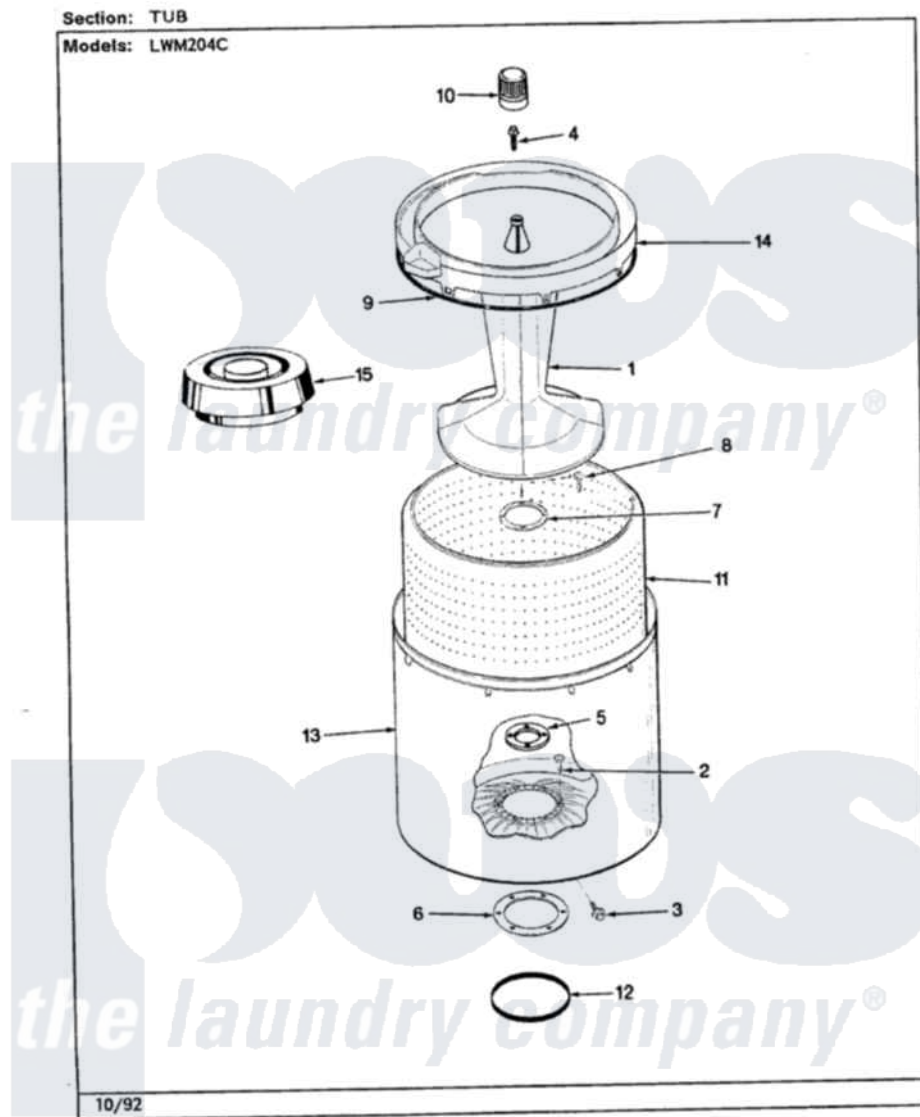

Norge LWM204WC 04 - TUB

Norge Residential Norge LWM204WC Washer Parts Parts Diagram 04 - TUB
 Click on the part number to view part

Item	Original Part Number	Replaced By	Status	Part Description
1	35-2717	35-3580		Agitator
2	25-7949		Not Available	RING, RETAINING (AG. SHAFT)
3	25-7953	22002933		Screw
4	25-7948	W10309247		Screw
5	33-8959			Gasket
6	35-2979			Gasket, Tub/Hsg
7	33-8799		Not Available	REINF PLATE
8	25-7783	4356852		Screw
9	35-2328			Seal, Tub Top
10	35-2733			Cap, Agitator
11	35-3016		Not Available	BASKET ASSY
12	35-2978			Seal, Tub/Housing
13	35-2952	35-3700		Tub Assembly
14	35-2262		Not Available	SHIELD, TUB TOP
"	35-2034		Not Available	TOP, TUB
15	35-2550			Dispenser, Rinse