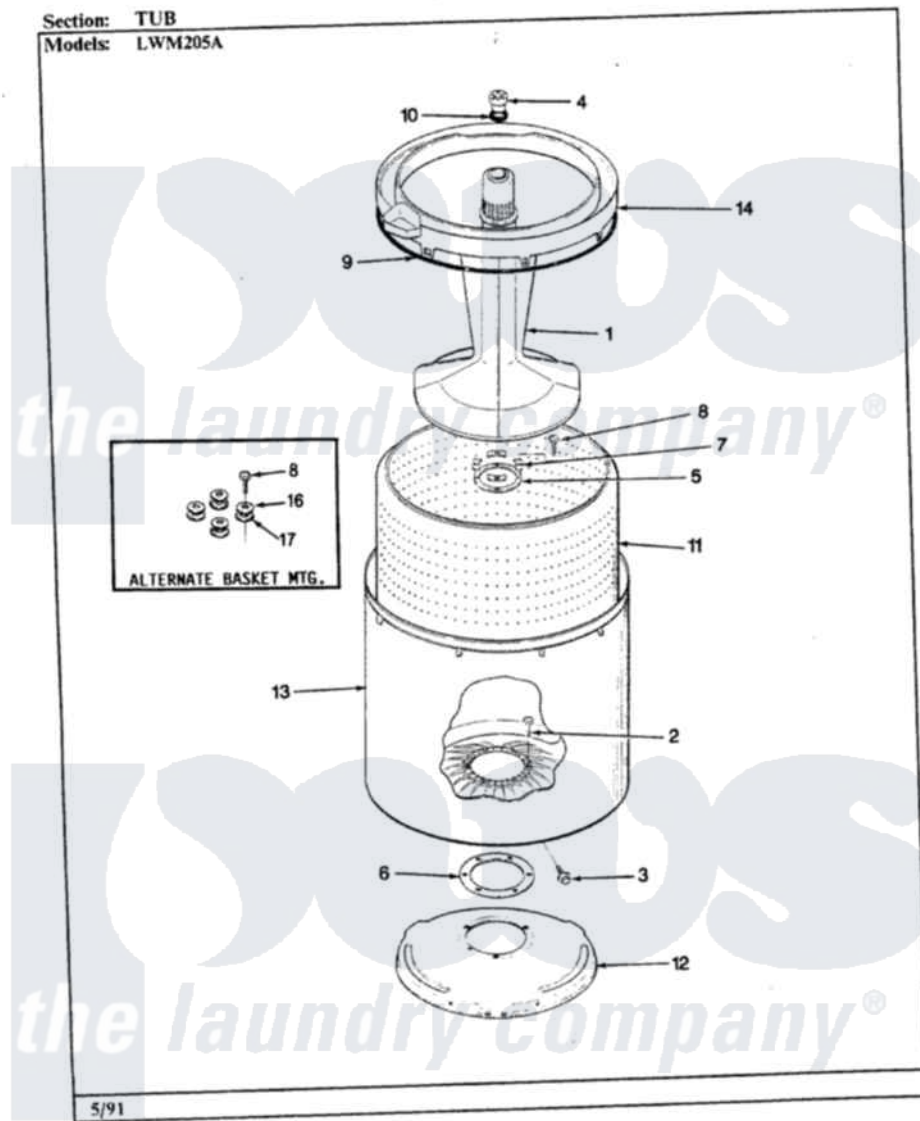

Norge LWM205A 05 - TUB (ALM)

Norge [Residential Norge LWM205A Washer Parts](#) Parts Diagram 05 - TUB (ALM)
Click on the part number to view part

Item	Original Part Number	Replaced By	Status	Part Description
1	35-2456	33-4352		Agitator
2	35-2062	21001063		Screw, Shoulder
3	25-7914	22002933		Screw
4	33-6241			Cap
5	35-2060			Seal, Tub To Housing
6	35-2061			Gasket, Tub To Housing
7	35-8799		Not Available	REINFORCEMENT PLATE
8	25-7783	4356852		Screw
9	35-2328			Seal, Tub Top
10	25-7330			Rubber Washer
11	35-2508		Not Available	BASKET WHITE
12	35-2529		Not Available	TUB SUPPORT
13	35-2038			Tub
14	35-2262		Not Available	SHIELD, TUB TOP
"	35-2034		Not Available	TOP, TUB
15	35-2550			Dispenser, Rinse