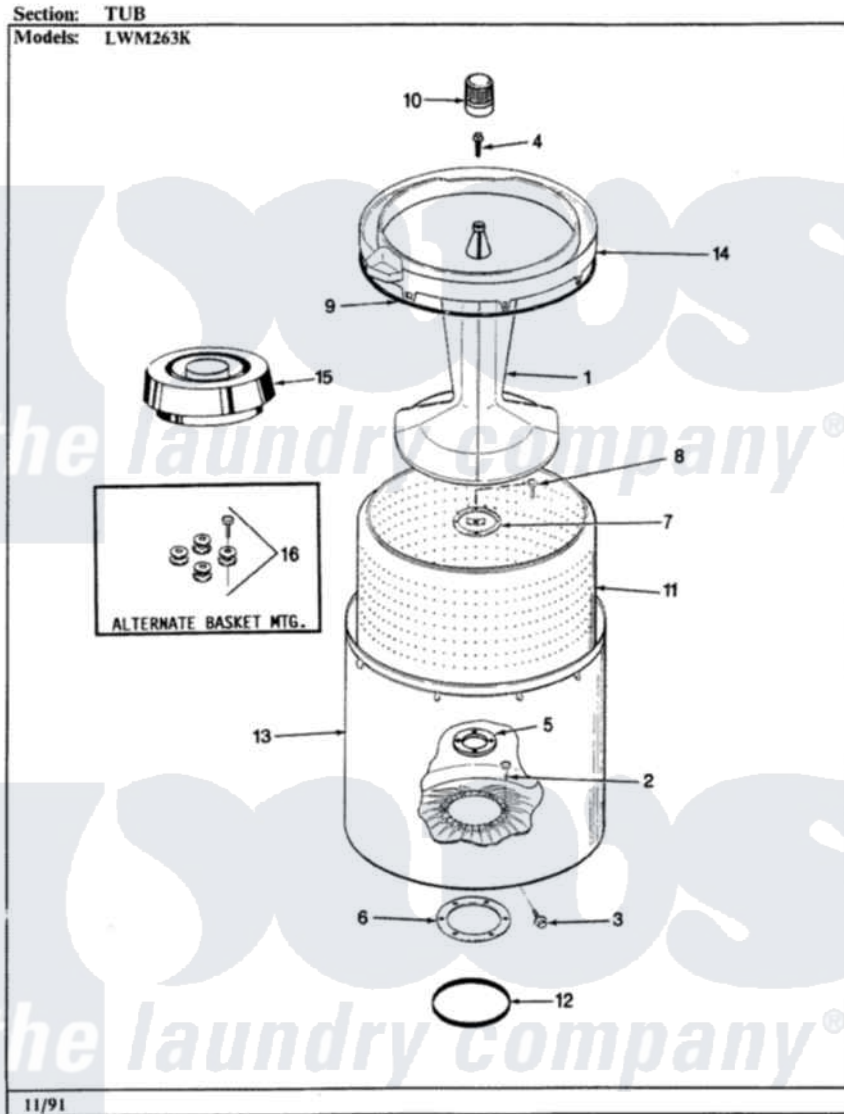

Norge LWM263KH 04 - TUB

Norge Residential Norge LWM263KH Washer Parts Parts Diagram 04 - TUB
Click on the part number to view part

Item	Original Part Number	Replaced By	Status	Part Description
1	35-2717	35-3580		Agitator
2	25-7949		Not Available	RING, RETAINING (AG. SHAFT)
3	25-7953	22002933		Screw
4	25-7948	W10309247		Screw
5	33-8959			Gasket
6	35-2979			Gasket, Tub/Hsg
7	33-8799		Not Available	REINF PLATE
8	25-7783	4356852		Screw
9	35-2328			Seal, Tub Top
10	35-2733			Cap, Agitator
11	35-3016		Not Available	BASKET ASSY
12	35-2978			Seal, Tub/Housing
13	35-2952	35-3700		Tub Assembly
14	35-2034		Not Available	TOP, TUB
"	35-2262		Not Available	SHIELD, TUB TOP
15	35-2550			Dispenser, Rinse