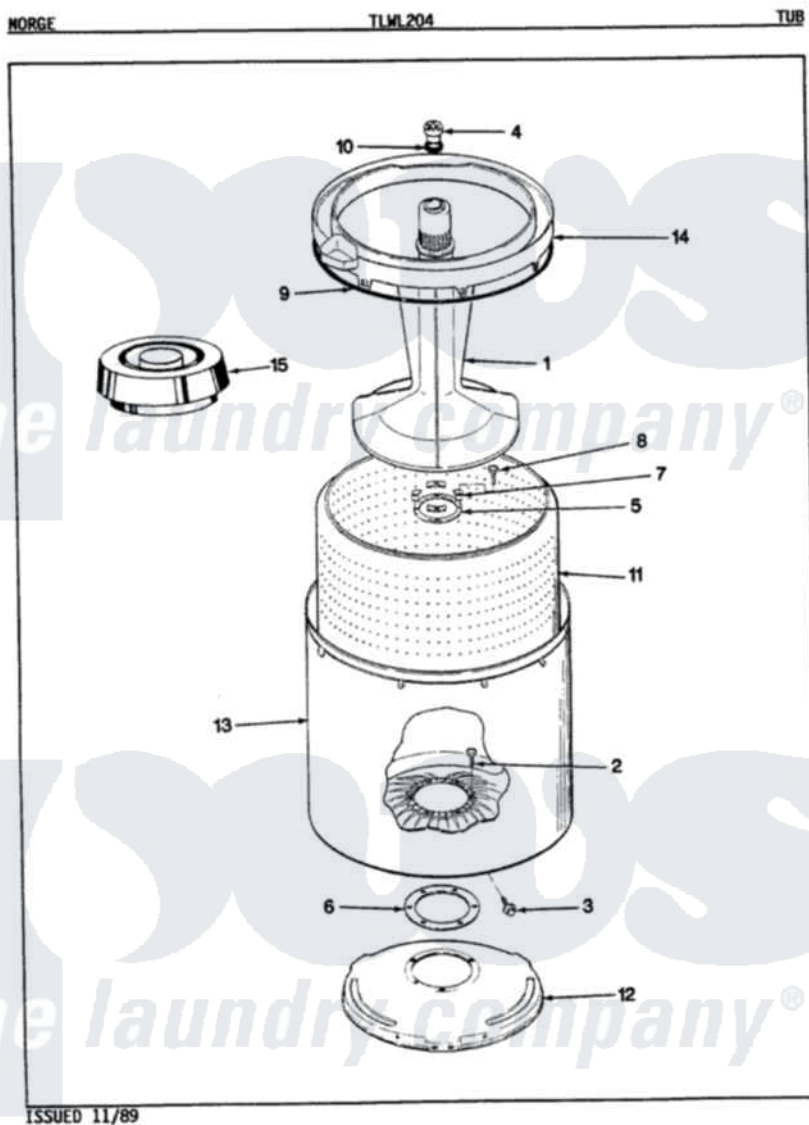

Norge TLWL204A 05 - TUB

Norge Residential Norge TLWL204A Washer Parts Parts Diagram 05 - TUB
 Click on the part number to view part

Item	Original Part Number	Replaced By	Status	Part Description
1	35-2371	33-4352		Agitator
2	35-2062	21001063		Screw, Shoulder
3	25-7914	22002933		Screw
4	33-6241			Cap
5	33-8959			Gasket
6	35-2061			Gasket, Tub To Housing
7	33-8799		Not Available	REINF PLATE
8	25-7783	4356852		Screw
9	35-2328			Seal, Tub Top
10	25-7330			Rubber Washer
11	35-2381		Not Available	BASKET ASSY-WHITE
12	35-2023			Tub Support
13	35-2038			Tub
14	35-2034		Not Available	TOP, TUB
"	35-2262		Not Available	SHIELD, TUB TOP
15	33-9827	35-2550		Dispenser, Rinse