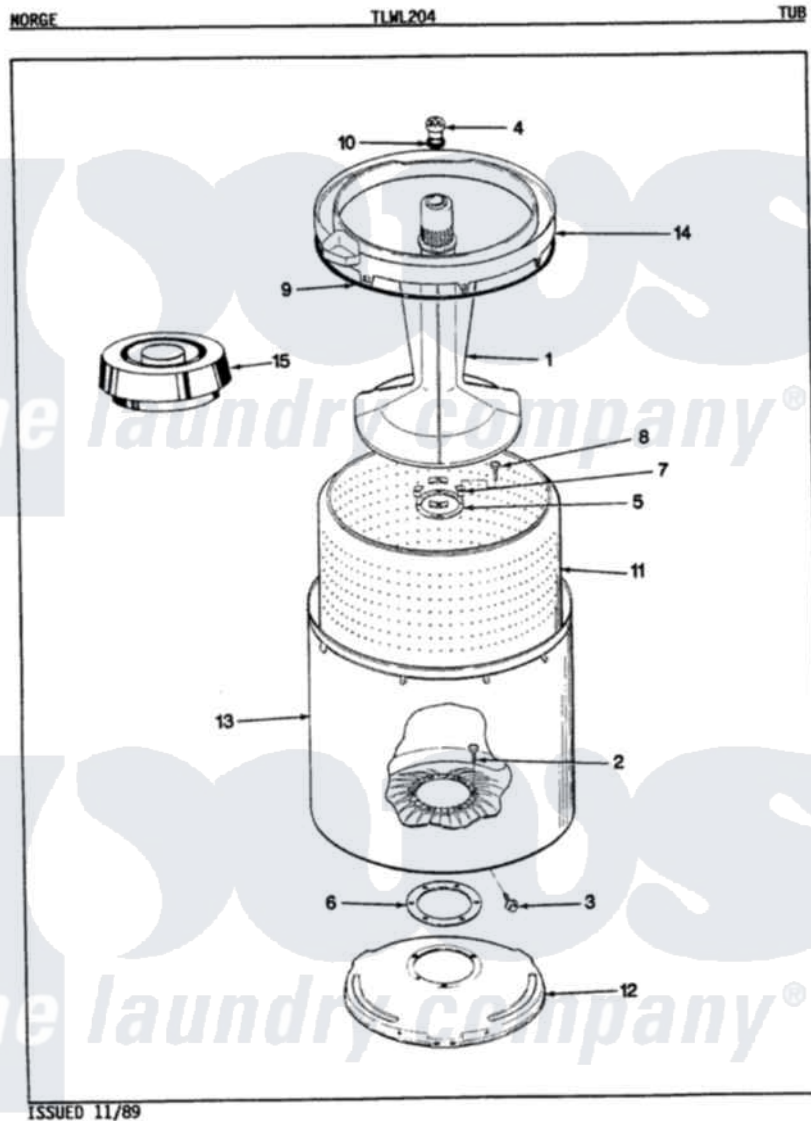

Norge TLWL204H 05 - TUB

Norge Residential Norge TLWL204H Washer Parts Parts Diagram 05 - TUB
 Click on the part number to view part

Item	Original Part Number	Replaced By	Status	Part Description
1	35-2371	33-4352		Agitator
2	35-2062	21001063		Screw, Shoulder
3	25-7914	22002933		Screw
4	33-6241			Cap
5	33-8959			Gasket
6	35-2061			Gasket, Tub To Housing
7	33-8799		Not Available	REINF PLATE
8	25-7783	4356852		Screw
9	35-2328			Seal, Tub Top
10	25-7330			Rubber Washer
11	35-2381		Not Available	BASKET ASSY-WHITE
12	35-2023			Tub Support
13	35-2038			Tub
14	35-2034		Not Available	TOP, TUB
"	35-2262		Not Available	SHIELD, TUB TOP
15	33-9827	35-2550		Dispenser, Rinse