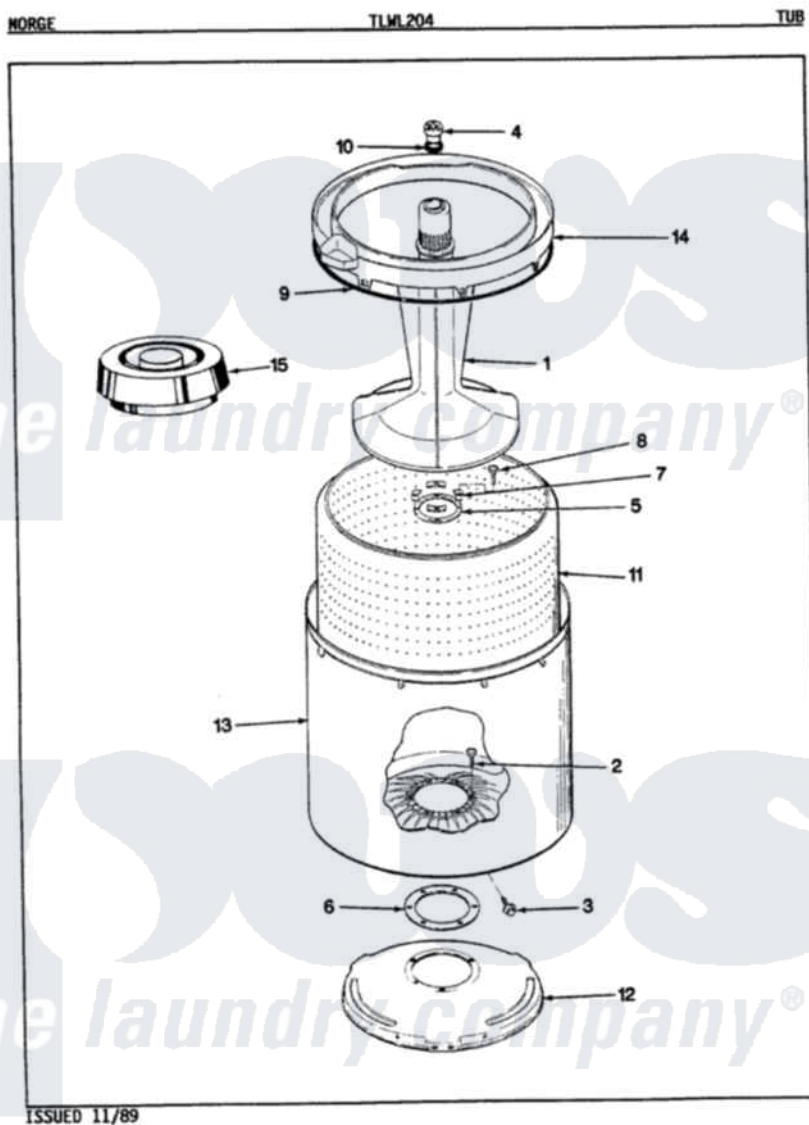

# Norge TLWL204W 05 - TUB

Norge Residential Norge TLWL204W Washer Parts Parts Diagram 05 - TUB  
 Click on the part number to view part

Item	Original Part Number	Replaced By	Status	Part Description
1	35-2371	<a href="#">33-4352</a>		Agitator
2	35-2062	<a href="#">21001063</a>		Screw, Shoulder
3	25-7914	<a href="#">22002933</a>		Screw
4	<a href="#">33-6241</a>			Cap
5	<a href="#">33-8959</a>			Gasket
6	<a href="#">35-2061</a>			Gasket, Tub To Housing
7	33-8799		Not Available	REINF PLATE
8	25-7783	<a href="#">4356852</a>		Screw
9	<a href="#">35-2328</a>			Seal, Tub Top
10	<a href="#">25-7330</a>			Rubber Washer
11	35-2381		Not Available	BASKET ASSY-WHITE
12	<a href="#">35-2023</a>			Tub Support
13	<a href="#">35-2038</a>			Tub
14	35-2034		Not Available	TOP, TUB
"	35-2262		Not Available	SHIELD, TUB TOP
15	33-9827	<a href="#">35-2550</a>		Dispenser, Rinse