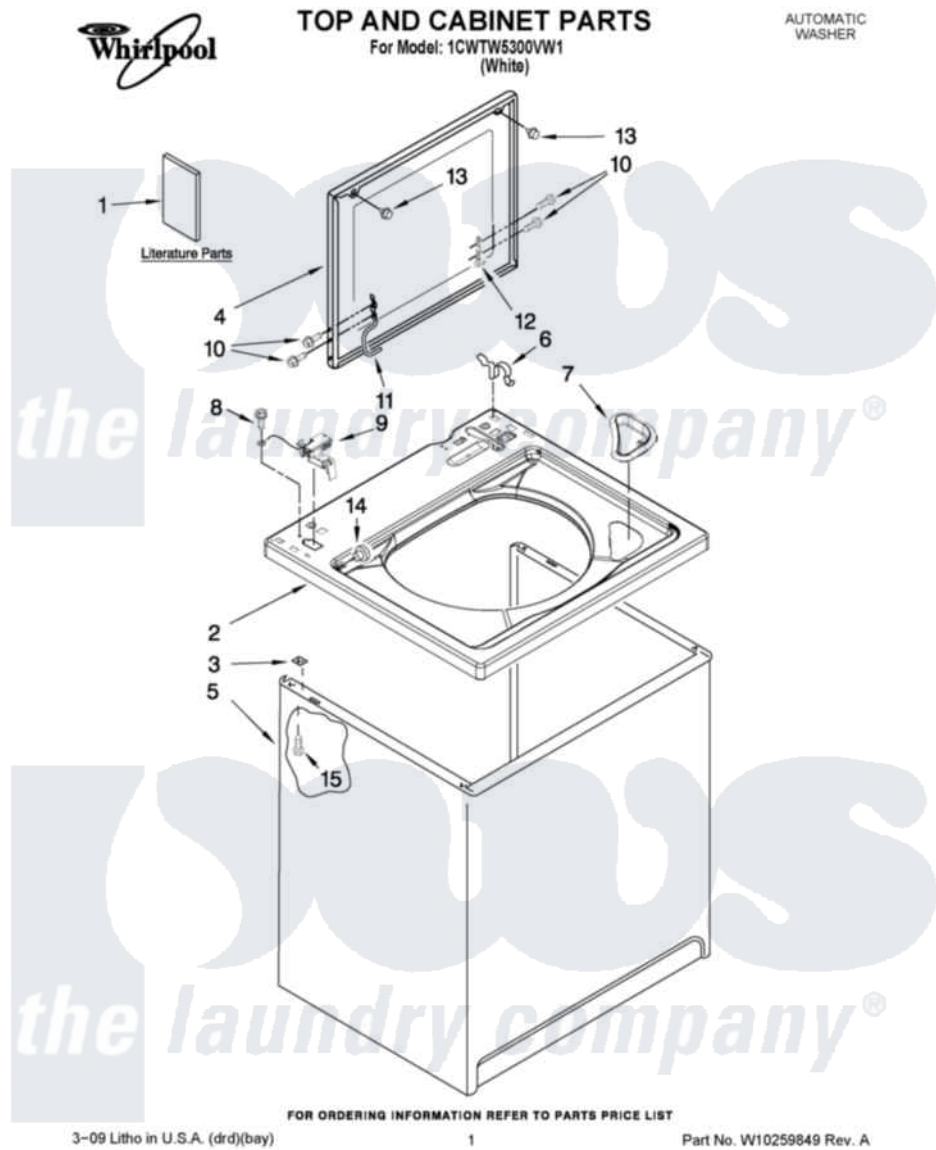

Whirlpool 1CWTW5300VW1 01 - TOP AND CABINET PARTS

Whirlpool Residential Whirlpool 1CWTW5300VW1 Washer Parts Parts Diagram 01 - TOP AND CABINET PARTS
 Click on the part number to view part

| Item | Original Part Number | Replaced By | Status | Part Description |
|------|---------------------------|---------------------------|---------------|---|
| 1 | W10200331 | | Not Available | Installation Instructions (English/French) |
| " | W10200662 | | Not Available | Installation Instructions (Spanish) |
| " | W10200856 | | Not Available | Instructions Feature Sheet (English/French) |
| " | W10200857 | | Not Available | Instructions Feature Sheet (Spanish) |
| " | W10200828 | | Not Available | Use & Care Guide (English/French) |
| " | W10200829 | | Not Available | Use & Care Guide (Spanish) |
| " | 8577358 | | Not Available | Wiring Diagram |
| 2 | W10194572 | | | Top |
| 3 | 62750 | | | Spacer, Cabinet To Top (4) |
| 4 | W10171313 | W10193861 | | Lid |
| 5 | 63424 | | | Cabinet |
| 6 | 62780 | | | Clip, Top And Cabinet And Rear Panel |
| 7 | W10192089 | | | Dispenser, Bleach |

| | | |
|----|---------------------------|--------------------------------|
| 8 | 3351614 | Screw, Gearcase Cover Mounting |
| 9 | 8318084 | Switch, Lid |
| 10 | W10119828 | Screw, Lid Hinge Mounting |
| 11 | W10225136 | Hinge 7 Pad Assembly |
| 12 | 91770 | Hinge, Lid |
| 13 | 9724509 | Bumper, Lid |
| 14 | 8319539 | Bearing, Lid Hinge |
| 15 | W10165554 | Screw, 10-16 X 3/8 |