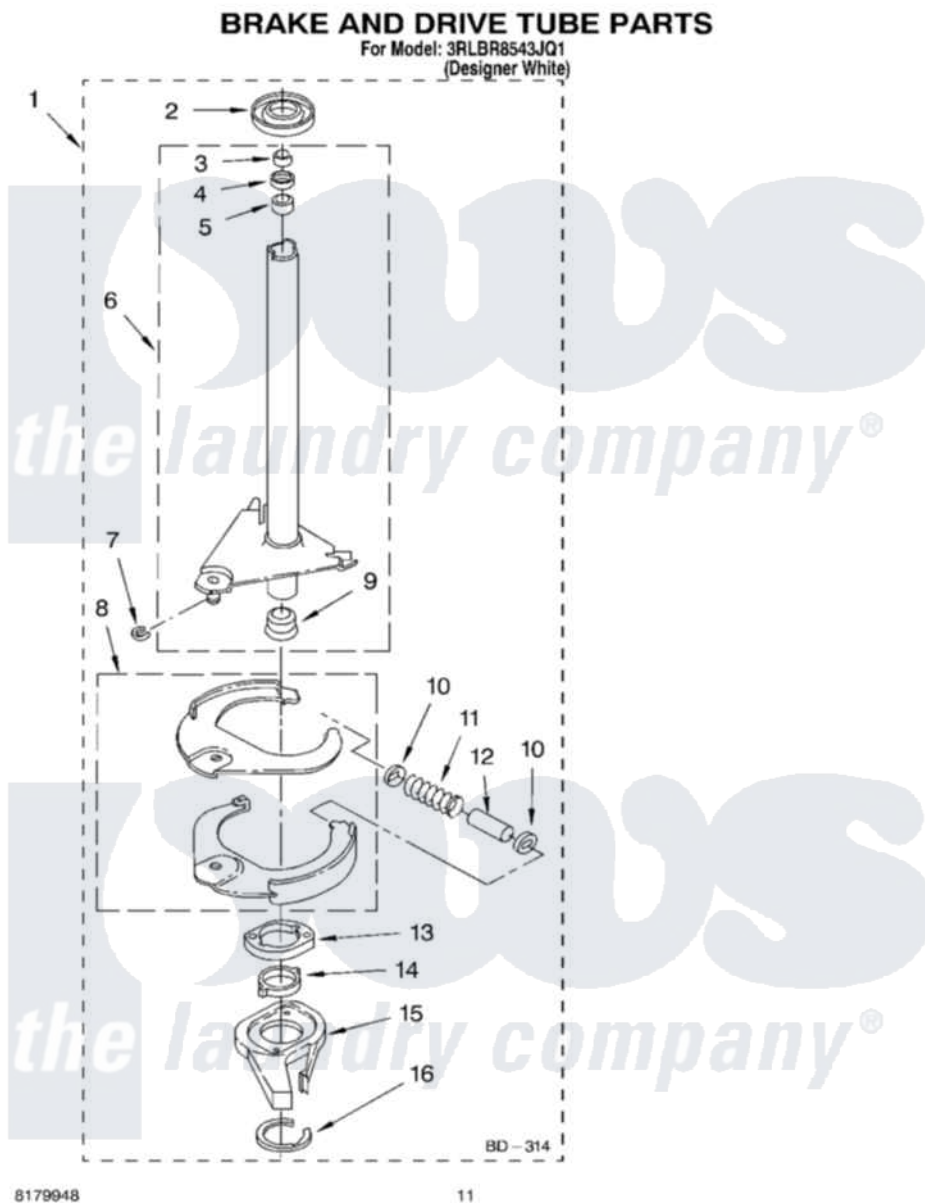

# Whirlpool 3RLBR8543JQ1 07 - BRAKE AND DRIVE TUBE PARTS

Whirlpool Residential Whirlpool 3RLBR8543JQ1 Washer Parts Parts Diagram 07 - BRAKE AND DRIVE TUBE PARTS  
Click on the part number to view part

Item	Original Part Number	Replaced By	Status	Part Description
1	388951	<a href="#">285792</a>		Basketdrive
2	<a href="#">62658</a>			Ring, Thrust
3	<a href="#">91939</a>			Seal, Shaft
4	<a href="#">356427</a>			Seal, Spin Pinion
5	<a href="#">356937</a>			Spacer, Drive Tube
6	64027	<a href="#">64208</a>		Tube-Spin
7	64035	<a href="#">W10083190</a>		Ring, Retaining
8	64232	<a href="#">285438</a>		Shoe-Brake
9	62703	<a href="#">8546462</a>		"T" Bearing, Spin Tube
10	62648	<a href="#">285658</a>		Sleeve
11	62647		Not Available	Spring, Brake
12	62909	<a href="#">285658</a>		Sleeve
13	63023	<a href="#">8546461</a>		Cam, Brake Release
14	<a href="#">63022</a>			Sleeve, Cam
15	64194	<a href="#">285790</a>		Lining
16	90368	<a href="#">W10083200</a>		Ring, Retaining

" N/A

Not Available

FOLLOWING PARTS NOT  
ILLUSTRATED

" [285208](#)

Lubricant