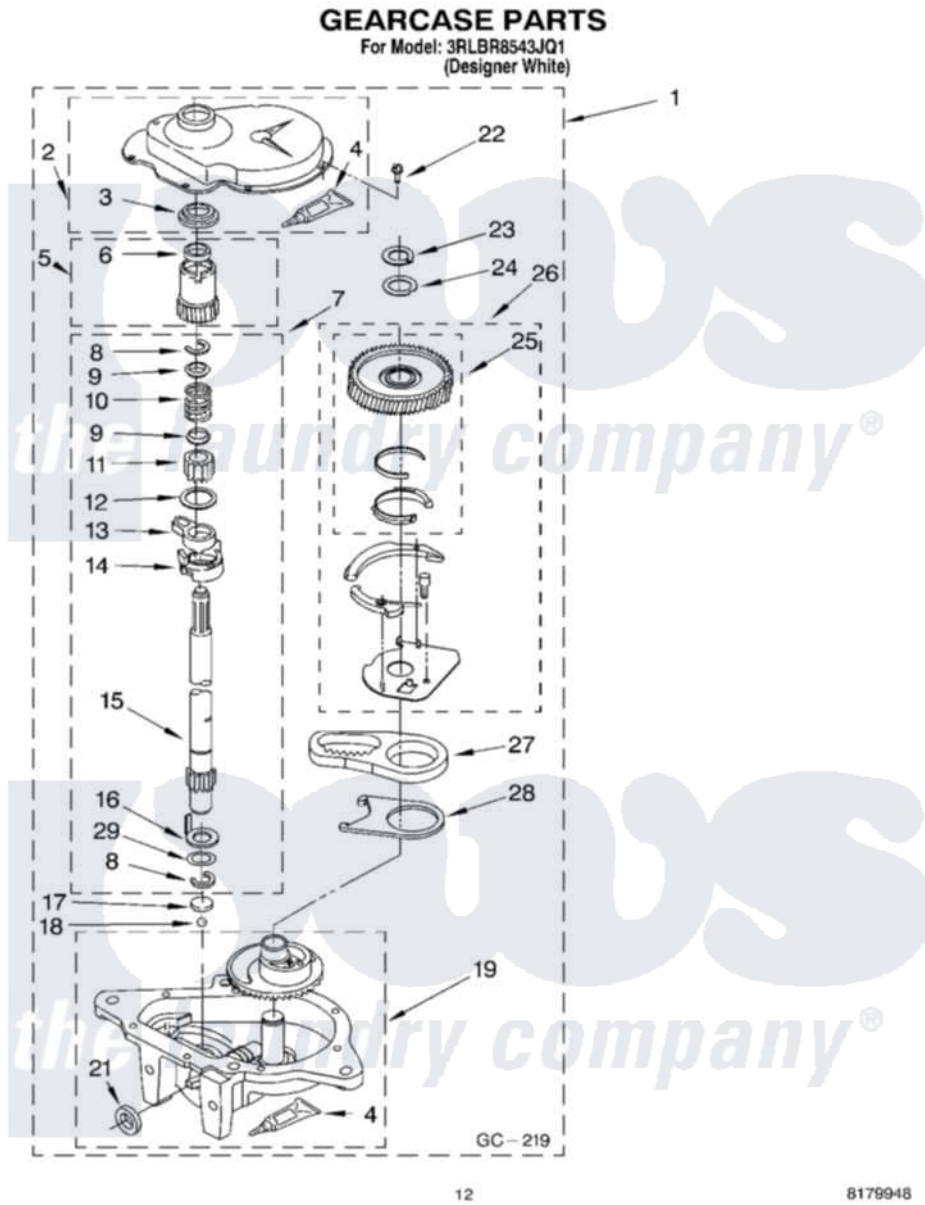

Whirlpool 3RLBR8543JQ1 08 - GEARCASE PARTS

12

8178948

Whirlpool [Residential Whirlpool 3RLBR8543JQ1 Washer Parts](#) Parts Diagram 08 - GEARCASE PARTS
Click on the part number to view part

Item	Original Part Number	Replaced By	Status	Part Description
1	3949118	3363395		Gearcase
2	285202			Cover, Gearcase
3	3349985			Seal, Gearcase Cover
4	285195			Sealer Sealer, Gasket
5	63320	285362		Gear and Pinion
6	356427			Seal, Spin Pinion
7	389387			Shaft, Agitator
8	90369		Not Available	Ring, Retaining (2)
9	62677			Retainer, Spring
10	62676			Spring, Agitator
11	63273	285509		Shaft, Agitator
12	62619			Washer, Agitator Gear
13	62580	285206		Cam-Agitator
14	62581	285206		Cam-Agitator
15	285509			Shaft, Agitator
16	62618			Washer, Cam Thrust

17	16018	285205	Bearing
18	85529	285205	Bearing
19	3366851	3363395	Gearcase
21	285352		Seal Kit, Thrust Plug
22	3351614		Screw, Gearcase Cover Mounting
23	3362552	285765	Ring-Retr
24	285735	285766	Washer Kit, Thrust
25	3348567	W102333584	Gear-Spin
26	285595		Neutral Assembly
27	3349296	8546456	Rack, Connecting
28	62621		Actuator, Shift
29	388815		Washer, Intermediate 1 3976263 Miscellaneous Parts Bag 2 3976300 Washer, Inlet Hose 3 3366913 Clamp, Hose