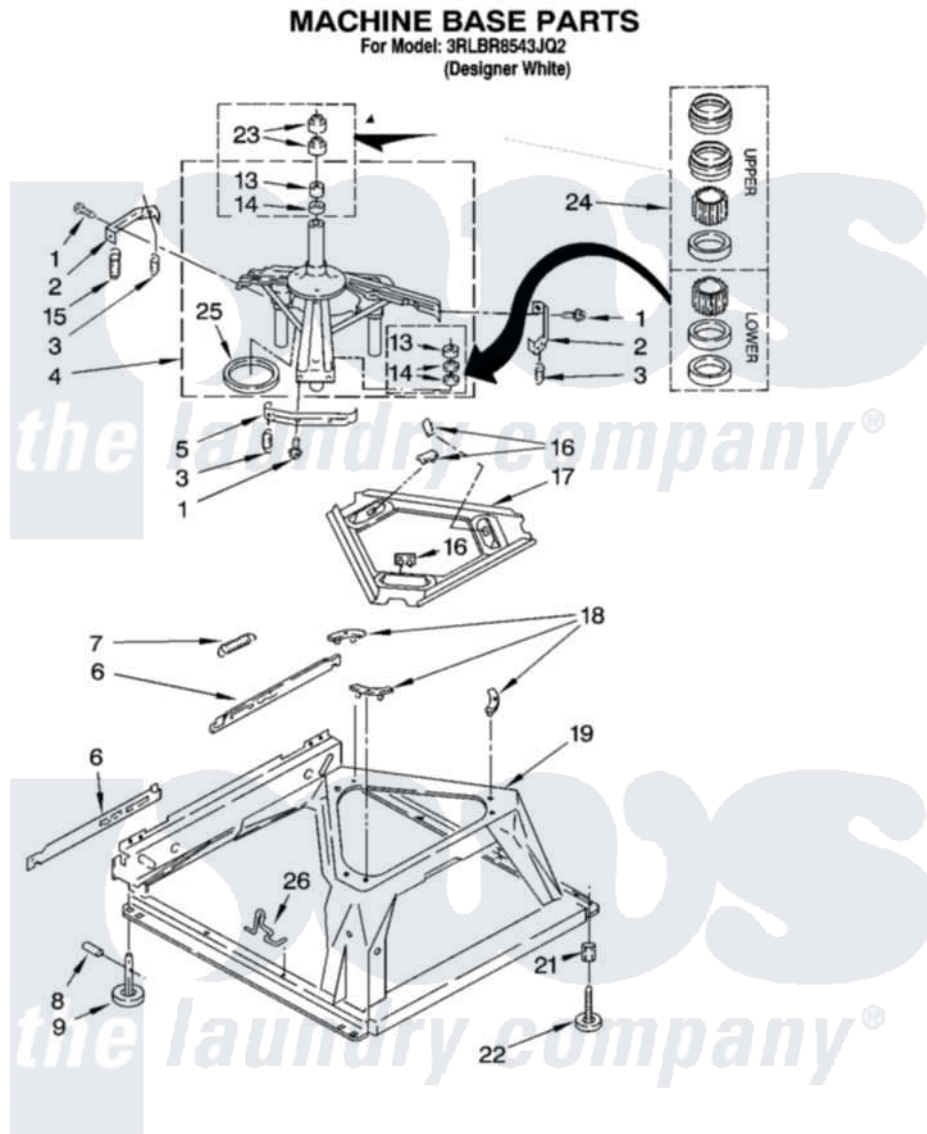

Whirlpool 3RLBR8543JQ2 05 - MACHINE BASE PARTS

8

8180221

Whirlpool Residential Whirlpool 3RLBR8543JQ2 Washer Parts Parts Diagram 05 - MACHINE BASE PARTS
Click on the part number to view part

Item	Original Part Number	Replaced By	Status	Part Description
1	3400076			Screw, Bracket Mounting
2	64067			Bracket, Spring Outer
3	63907			Spring, Suspension
4	3362087	280184		Support
5	64065			Bracket, Spring Outer
6	63138			Link, Leveling Mechanism
7	62597	8316845		Spring
8	62837			Pin, Knurled
9	62596	285244		Feet-Leveling
13	3347047	8546455		Bearing, Centerpost
14	357409	359449		Seal, Agitator Shaft
15	388492	W10250667		Spring, Counterweight
16	62568	285219		Pad
17	3946509			Plate, Suspension
18	3363660	285744		Pad
19	3349337	285459		Base

21	3359452		Nut, Lock
22	389102	W10001130	Foot, Leveling
23	356934	8577376	Seal, Centerpost
24	285203		Centerpost Bearing Kit
25	63134		Ring, Sound Deadening
26	63806	W10145155	Retainer, Suspension Spring