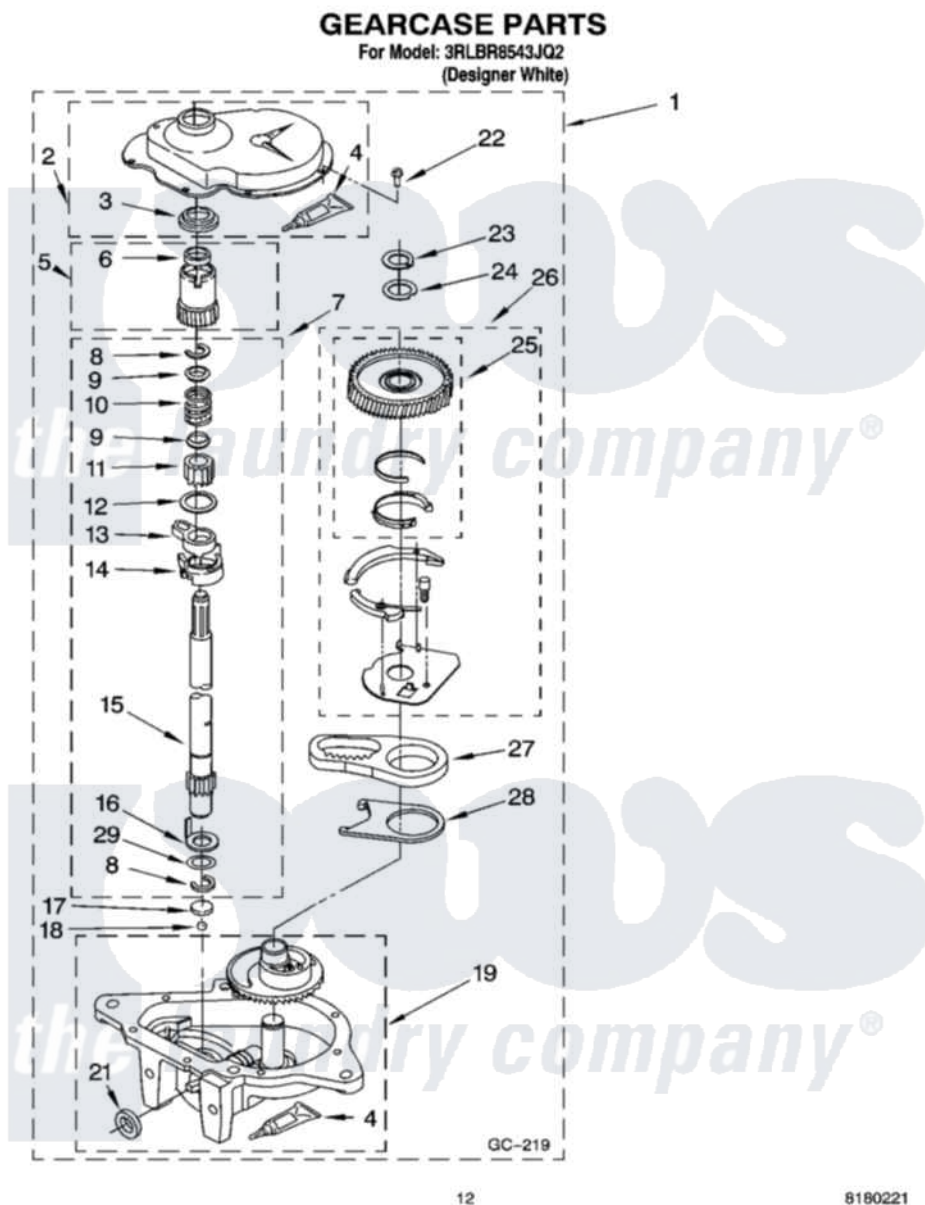

Whirlpool 3RLBR8543JQ2 08 - GEARCASE PARTS

Whirlpool Residential Whirlpool 3RLBR8543JQ2 Washer Parts Parts Diagram 08 - GEARCASE PARTS
Click on the part number to view part

Item	Original Part Number	Replaced By	Status	Part Description
1	3949118	3363395		Gearcase
2	285202			Cover, Gearcase
3	3349985			Seal, Gearcase Cover
4	285195			Sealer Sealer, Gasket
5	63320	285362		Gear and Pinion
6	356427			Seal, Spin Pinion
7	389387			Shaft, Agitator
8	90369		Not Available	Ring, Retaining (2)
9	62677			Retainer, Spring
10	62676			Spring, Agitator
11	63273	285509		Shaft, Agitator
12	62619			Washer, Agitator Gear
13	62580	285206		Cam-Agitator
14	62581	285206		Cam-Agitator
15	285509			Shaft, Agitator
16	62618			Washer, Cam Thrust

17	16018	285205	Bearing
18	85529	285205	Bearing
19	3366851	3363395	Gearcase
21	285352		Seal Kit, Thrust Plug
22	3351614		Screw, Gearcase Cover Mounting
23	3362552	285765	Ring-Retr
24	285735	285766	Washer Kit, Thrust
25	3348567	W102333584	Gear-Spin
26	285595		Neutral Assembly
27	3349296	8546456	Rack, Connecting
28	62621		Actuator, Shift
29	388815		Washer, Intermediate 1 3976263 Miscellaneous Parts Bag 2 3976300 Washer, Inlet Hose 3 3366913 Clamp, Hose
"	BLANK	Not Available	GC-219