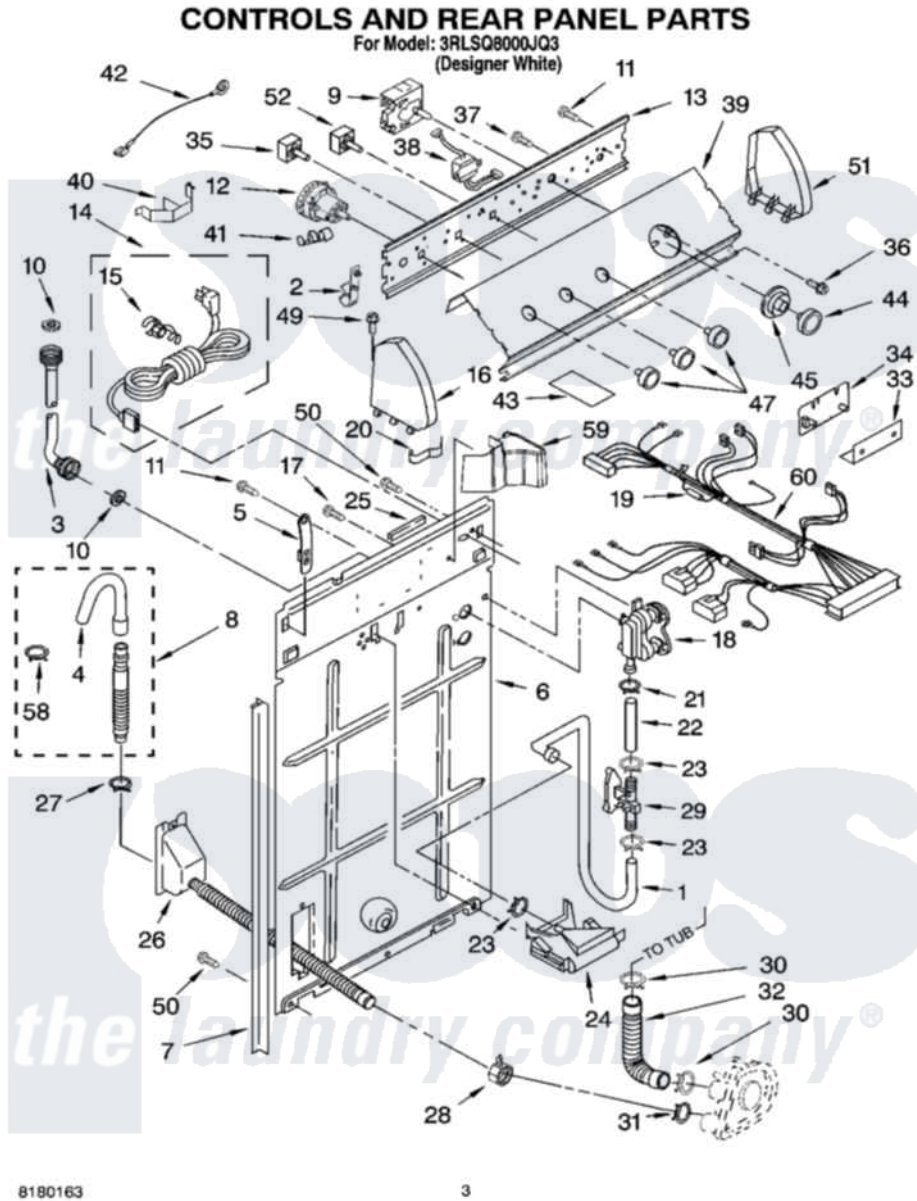

Whirlpool 3RLSQ8000JQ3 02 - CONTROLS AND REAR PANEL PARTS

Whirlpool [Residential Whirlpool 3RLSQ8000JQ3 Washer Parts](#) Parts Diagram 02 - CONTROLS AND REAR PANEL PARTS

[Click on the part number to view part](#)

Item	Original Part Number	Replaced By	Status	Part Description
1	3349365			Hose, Sensor
2	8317975			Restraint, Harness
3	3949382			Hose, Water Inlet
"	3949383			Hose, Water Inlet
4	3357027			Nozzle, Hose Drain
5	8318255	8568314		Strap, Console
6	8318405			Panel, Rear
7	62747			Pad, Rear Panel
8	3951609	285664		Hose
"	661577	285666		Hose
"	3357090	285702		Hose
9	3954727	W10116251		Timer, Control
10	16123			Washer Inlet-Hose Miscellaneous Parts Must be Ordered Separately.
11	90767			Screw, 8A X 3/8 HeX Washer Head Tapping