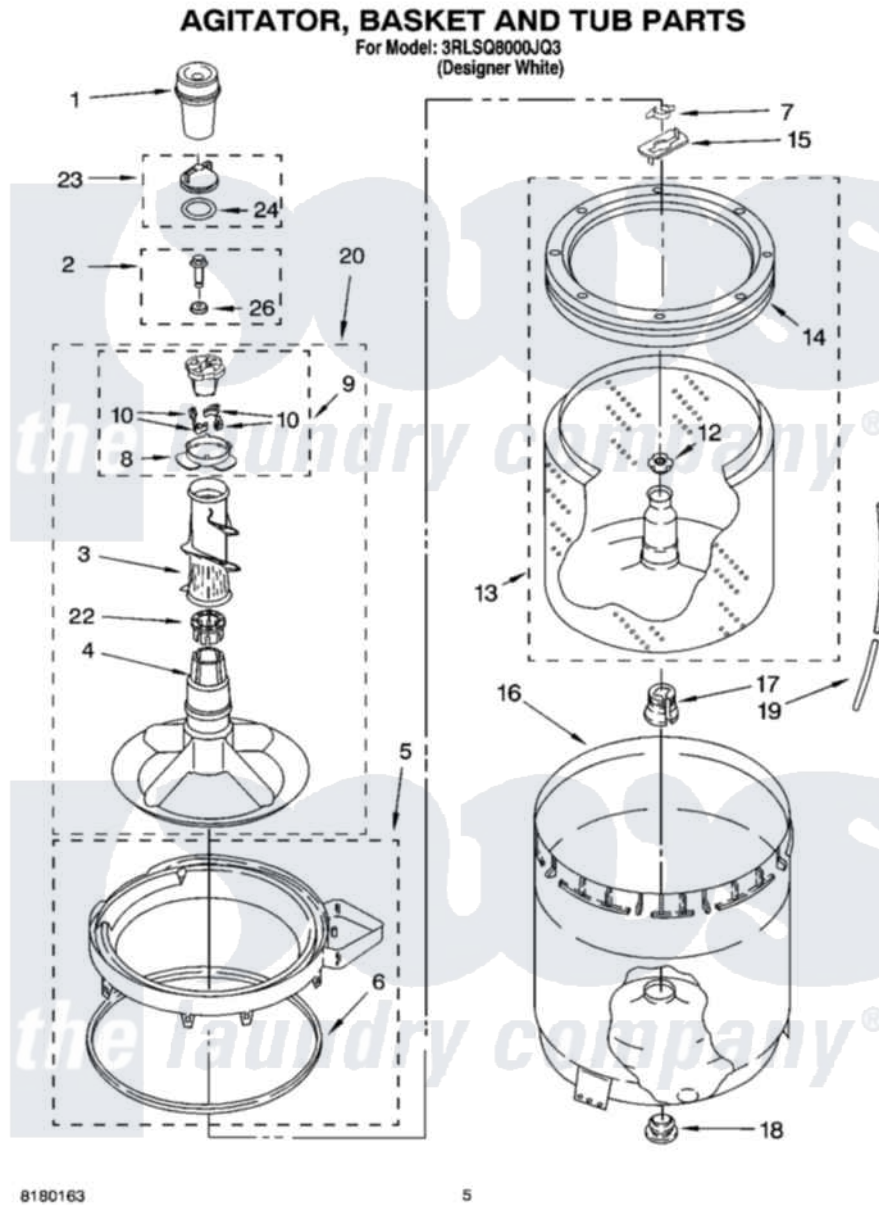

# Whirlpool 3RLSQ8000JQ3 03 - AGITATOR, BASKET AND TUB PARTS

8180163

5

Whirlpool Residential Whirlpool 3RLSQ8000JQ3 Washer Parts Parts Diagram 03 - AGITATOR, BASKET AND TUB PARTS

Click on the part number to view part

Item	Original Part Number	Replaced By	Status	Part Description
1	<a href="#">63580</a>			Dispenser, Fabric Softener
2	<a href="#">358237</a>			Screw And Washer
3	<a href="#">3363003</a>			Mover, Clothes
4	<a href="#">3951632</a>			Agitator
5	8528150	<a href="#">W10445870</a>		Ring-Tub
6	<a href="#">3976308</a>			Gasket, Tub Ring
7	<a href="#">3354845</a>			Clip, Agitator
8	<a href="#">3952374</a>			Bearing, Driven Cam
9	3951682	<a href="#">285809</a>		Cam-Agitator
10	3366877	<a href="#">80040</a>		Dog-Agitator
12	<a href="#">21366</a>			Nut, Spanner
13	8526017	<a href="#">W10389329</a>		Clothes Container, Assembly
14	8519788	<a href="#">387240</a>		Ring, Balance
15	3355921	<a href="#">8543666</a>		Washer, Agitator
16	<a href="#">63849</a>			Strain Relief, Power Cord
17	<a href="#">389140</a>			Tub Block, Basket Drive

18	<a href="#">383727</a>		Gasket, Centerpodt
19	3347780	<a href="#">353244</a>	Hose, Pressure Switch
20	<a href="#">3951744</a>		Agitator Assembly
22	<a href="#">3951608</a>		Spacer, Thrust
23	3354733	<a href="#">W10074580</a>	Cap, Barrier
24	3348855	<a href="#">W10072840</a>	Fabric Softener
26	<a href="#">3949550</a>		Washer