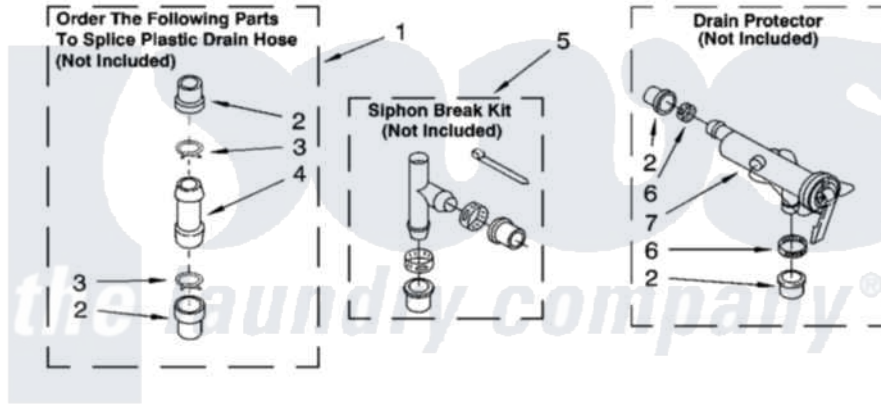

WATER SYSTEM PARTS

For Model: 3RLSQ8000JQ3
(Designer White)

WS400

8180163

13

Whirlpool [Residential Whirlpool 3RLSQ8000JQ3 Washer Parts](#) Parts Diagram 09 - WATER SYSTEM PARTS
Click on the part number to view part

Item	Original Part Number	Replaced By	Status	Part Description
1	285442			Water System Parts
2	285321			Water System Parts
3	370447	285655		Clamp, Hose
4	16272			Connector, Straight
5	285320			Water System Parts
6	65349	285655		Clamp, Hose
7	367031			Water System Parts