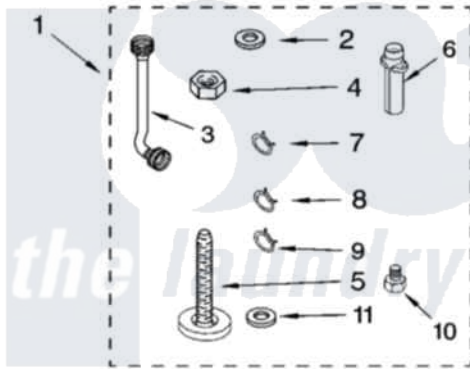

Whirlpool 3RLSQ8000JQ3 10 - MISCELLANEOUS PARTS OPTIONAL PARTS (NOT INCLUDED)

MISCELLANEOUS PARTS

For Model: 3RLSQ8000JQ3
(Designer White)

Whirlpool [Residential Whirlpool 3RLSQ8000JQ3 Washer Parts](#) Parts Diagram 10 - MISCELLANEOUS PARTS
OPTIONAL PARTS (NOT INCLUDED)
[Click on the part number to view part](#)

Item	Original Part Number	Replaced By	Status	Part Description
1	8541754			Miscellaneous Parts Bag
2	16123			Washer Inlet-Hose Miscellaneous Parts Must be Ordered Separately.
3	3949382			Hose, Water Inlet
"	3949383			Hose, Water Inlet
4	3359452			Nut, Lock
5	389102	W10001130		Foot, Leveling
6	3363920	3363920A		Adapter
7	3366912	356138		Clamp, Hose
8	3366913	3357331		Clamp, Drain
9	356138			Clamp, Hose
10	3357397			Adapter, Water Inlet Hose
11	3976290	3357450		Washer, Water Inlet Hose
"	72017			Paint, Touch-Up