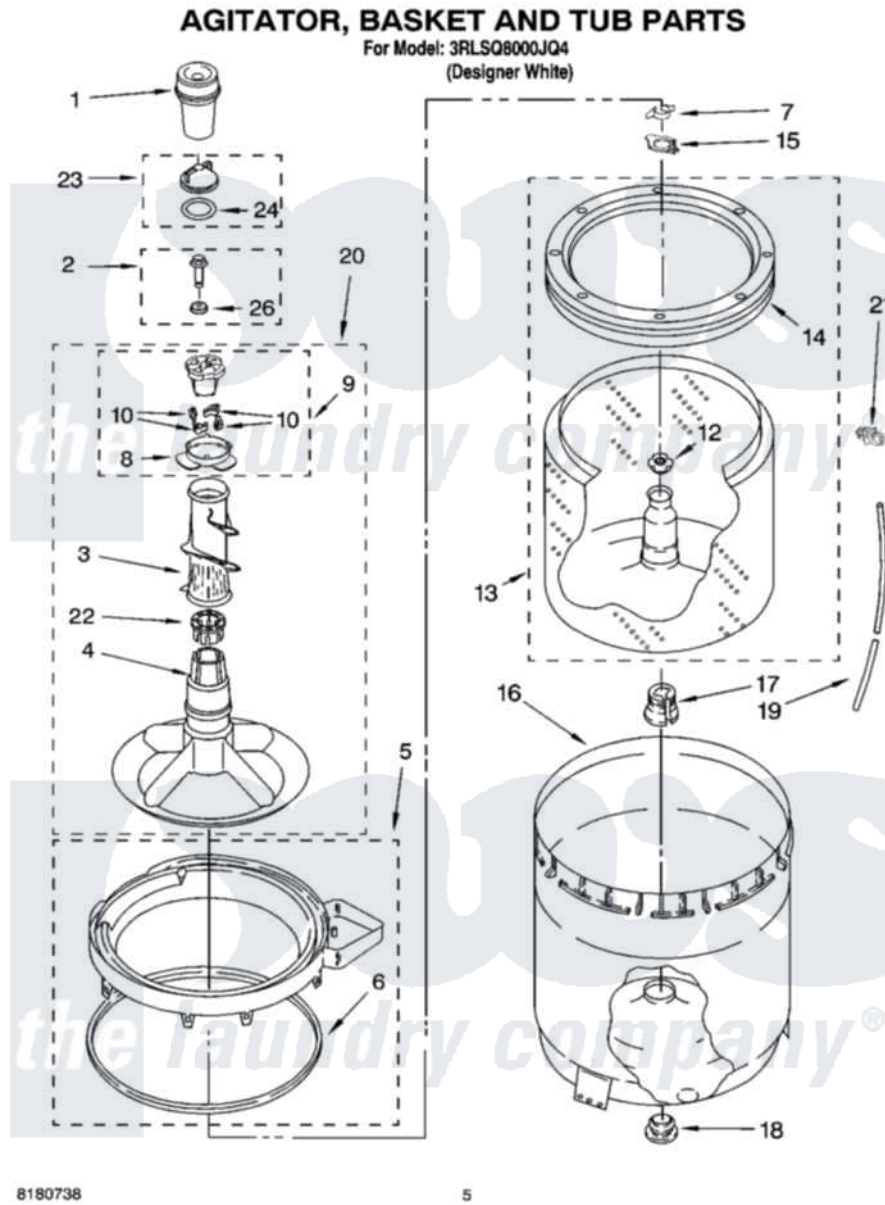

Whirlpool 3RLSQ8000JQ4 03 - AGITATOR, BASKET AND TUB PARTS

8180738

5

Whirlpool Residential Whirlpool 3RLSQ8000JQ4 Washer Parts Parts Diagram 03 - AGITATOR, BASKET AND TUB PARTS

Click on the part number to view part

Item	Original Part Number	Replaced By	Status	Part Description
1	63580			Dispenser, Fabric Softener
2	358237			Screw And Washer
3	3363003			Mover, Clothes
4	3951632			Agitator
5	8528150	W10445870		Ring-Tub
6	3976308			Gasket, Tub Ring
7	3354845			Clip, Agitator
8	3952374			Bearing, Driven Cam
9	3951682	285809		Cam-Agitator
10	3366877	80040		Dog-Agitator
12	21366			Nut, Spanner
13	8526017	W10389329		Clothes Container, Assembly
14	8519788	387240		Ring, Balance
15	8543666			Washer, Agitator
16	63849			Strain Relief, Power Cord
17	389140			Tub Block, Basket Drive

18	383727		Gasket, Centerpodt
19	3347780	353244	Hose, Pressure Switch
20	3951744		Agitator Assembly
21	2219077		Clip, Pressure Switch Hose
22	3951608		Spacer, Thrust
23	3354733	W10074580	Cap, Barrier
24	3348855	W10072840	Fabric Softener
26	3949550		Washer