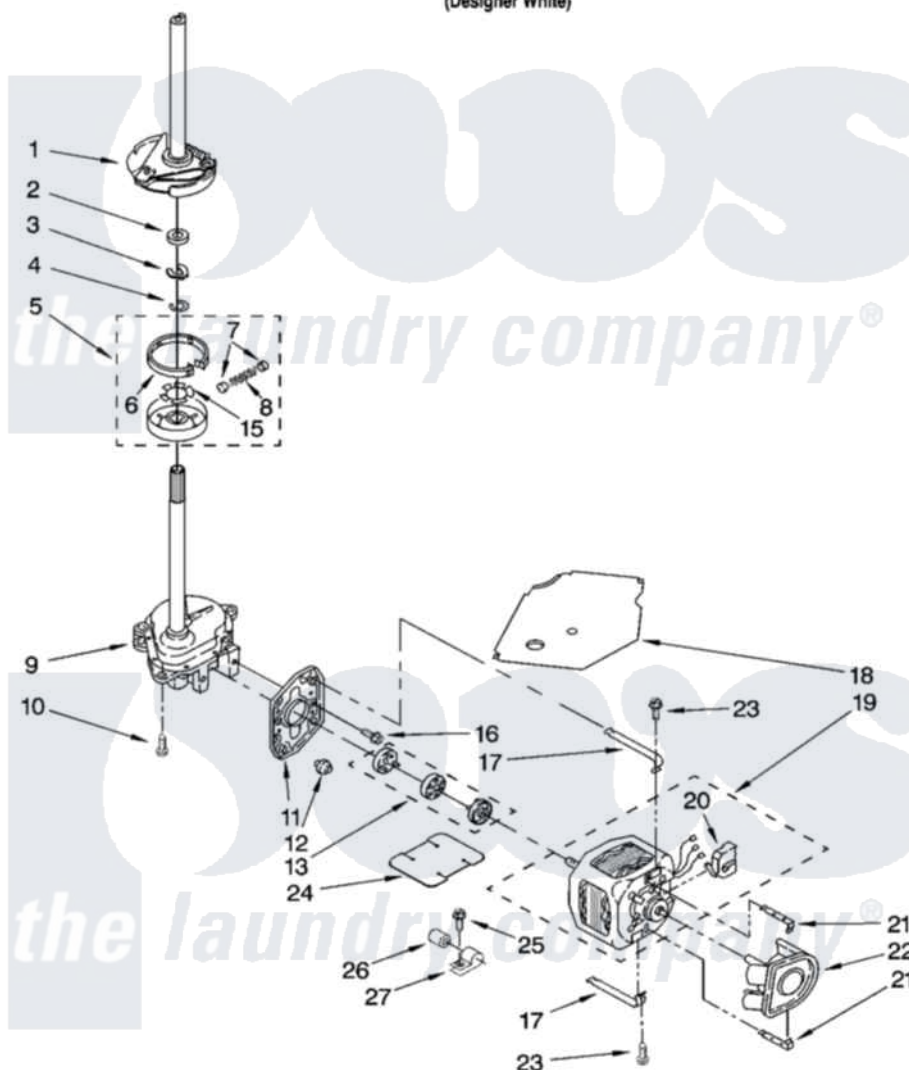

Whirlpool 3RLSQ8000JQ4 04 - BRAKE, CLUTCH, GEARCASE, MOTOR AND PUMP PARTS

BRAKE, CLUTCH, GEARCASE, MOTOR AND PUMP PARTS

For Model: 3RLSQ8000JQ4
(Designer White)

8180738

7

Whirlpool [Residential Whirlpool 3RLSQ8000JQ4 Washer Parts](#) Parts Diagram 04 - BRAKE, CLUTCH, GEARCASE, MOTOR AND PUMP PARTS
Click on the part number to view part

Item	Original Part Number	Replaced By	Status	Part Description
1	388952	285792		Basketdrive
2	63292			Washer, Spin Tube Thrust
3	62697	W10080230		Ring, Spin Tube Support
4	63283	285353		Ring
5	3951311	285785		Clutch
6	3951308	285790		Lining
7	62646			Cap, Clutch Spring
8	3946792			Spring And Damper Assembly
9	3949118	3363395		Gearcase
10	3357334	3400516		Screw Anti-Rattle
11	62611			Plate, Motor Mount To Gearcase
12	62691			Grommet, Motor
13	285753	285753A		Coupling
15	3355454			Clip, Main Drive

16	3400516		Screw Anti-Rattle
17	3349637	W10086010	Retainer, Motor
18	3362089		Shield, Tub To Motor
19	3950297		Motor, Main Drive
20	8529896		Switch, Main Drive Motor
21	8546127		Retainer, Pump
22	3363394		Pump
23	3387485	273556	Screw, 10-16 X 5/8
24	8316060		Shield, Tub To Motor
25	62863	3390631	Screw, 10-16 X 3/8
26	8572719	482156	Capacitor
27	3949496		Clamp, Capacitor