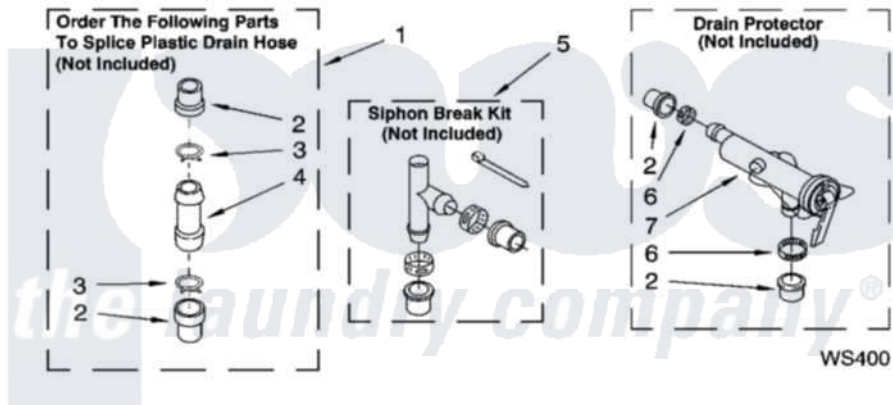

**WATER SYSTEM PARTS**

For Model: 3RLSQ8000JQ4  
(Designer White)

8180738

13

Whirlpool [Residential Whirlpool 3RLSQ8000JQ4 Washer Parts](#) Parts Diagram 09 - WATER SYSTEM PARTS  
Click on the part number to view part

Item	Original Part Number	Replaced By	Status	Part Description
1	<a href="#">285442</a>			Water System Parts
2	<a href="#">285321</a>			Water System Parts
3	370447	<a href="#">285655</a>		Clamp, Hose
4	<a href="#">16272</a>			Connector, Straight
5	<a href="#">285320</a>			Water System Parts
6	65349	<a href="#">285655</a>		Clamp, Hose
7	<a href="#">367031</a>			Water System Parts