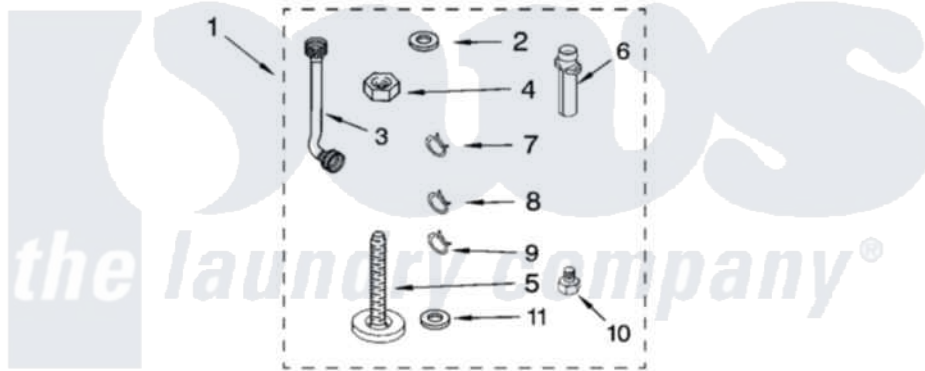

Whirlpool 3RLSQ8000JQ4 10 - MISCELLANEOUS PARTS, OPTIONAL PARTS (NOT INCLUDED)

MISCELLANEOUS PARTS

For Model: 3RLSQ8000JQ4  
(Designer White)

Whirlpool [Residential Whirlpool 3RLSQ8000JQ4 Washer Parts](#) Parts Diagram 10 - MISCELLANEOUS PARTS, OPTIONAL PARTS (NOT INCLUDED).  
Click on the part number to view part

Item	Original Part Number	Replaced By	Status	Part Description
1	<a href="#">8541754</a>			Miscellaneous Parts Bag
2	3976300	<a href="#">16123</a>		Washer Inlet-Hose Miscellaneous Parts Must be Ordered Separately.
3	<a href="#">3949382</a>			Hose, Water Inlet
"	<a href="#">3949383</a>			Hose, Water Inlet
4	<a href="#">3359452</a>			Nut, Lock
5	389102	<a href="#">W10001130</a>		Foot, Leveling
6	3363920	<a href="#">3363920A</a>		Adapter
7	3366912	<a href="#">356138</a>		Clamp, Hose
8	3366913	<a href="#">3357331</a>		Clamp, Drain
9	<a href="#">356138</a>			Clamp, Hose
10	<a href="#">3357397</a>			Adapter, Water Inlet Hose
11	3976290	<a href="#">3357450</a>		Washer, Water Inlet Hose
	<a href="#">72017</a>			Paint, Touch-Up