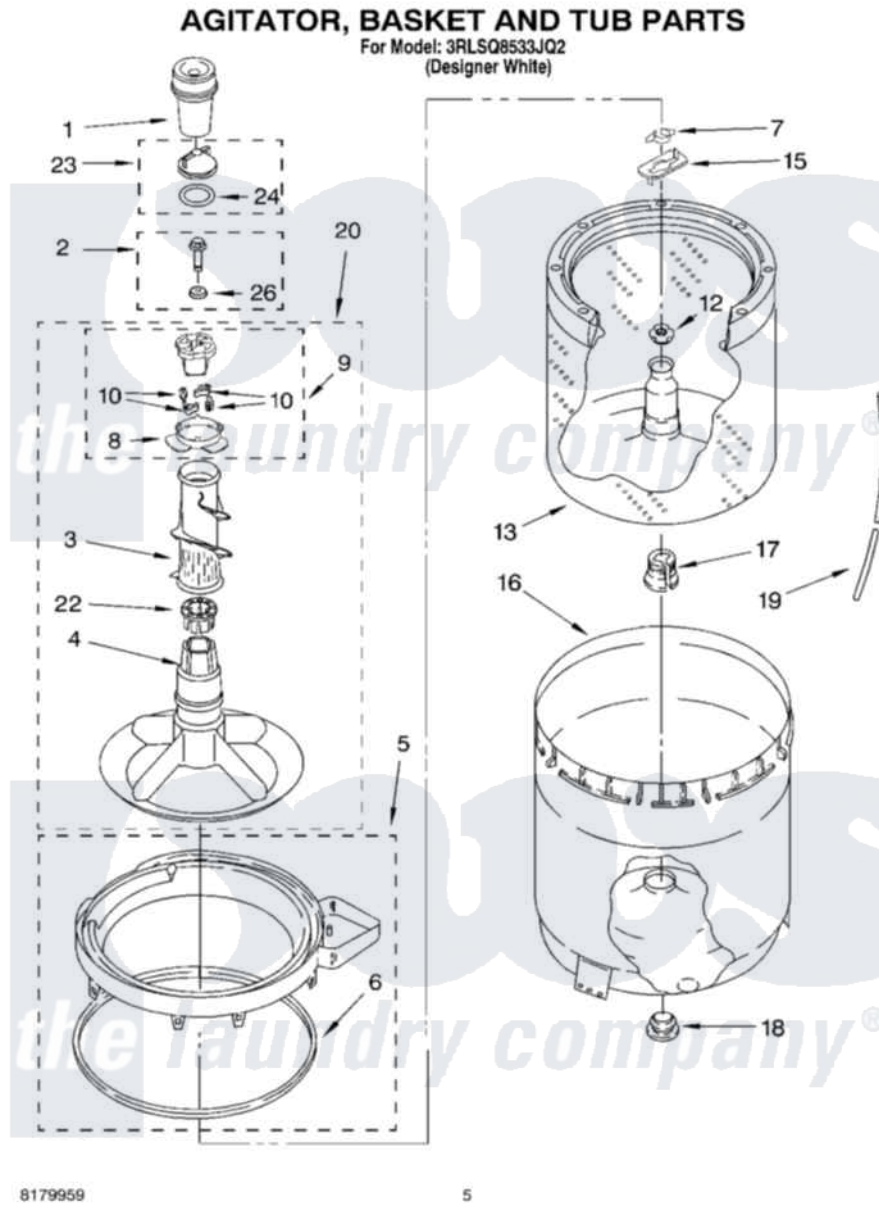

# Whirlpool 3RLSQ8533JQ2 03 - AGITATOR, BASKET AND TUB PARTS

8179959

5

Whirlpool Residential Whirlpool 3RLSQ8533JQ2 Washer Parts Parts Diagram 03 - AGITATOR, BASKET AND TUB PARTS

Click on the part number to view part

Item	Original Part Number	Replaced By	Status	Part Description
1	<a href="#">63580</a>			Dispenser, Fabric Softener
2	<a href="#">358237</a>			Screw And Washer
3	<a href="#">3363003</a>			Mover, Clothes
4	<a href="#">3951632</a>			Agitator
5	<a href="#">8316263</a>			Tub Ring And Gasket
6	3359585	<a href="#">3976308</a>		Gasket, Tub Ring
7	<a href="#">3354845</a>			Clip, Agitator
8	<a href="#">3952374</a>			Bearing, Driven Cam
9	3951682	<a href="#">285809</a>		Cam-Agitator
10	3366877	<a href="#">80040</a>		Dog-Agitator
12	<a href="#">21366</a>			Nut, Spanner
13	3951989	<a href="#">W10389329</a>		Clothes Container, Assembly
15	3355921	<a href="#">8543666</a>		Washer, Agitator
16	<a href="#">63849</a>			Strain Relief, Power Cord
17	<a href="#">389140</a>			Tub Block, Basket Drive
18	<a href="#">383727</a>			Gasket, Centerpod

19	3347780	<a href="#">353244</a>	Hose, Pressure Switch
20	<a href="#">3951744</a>		Agitator Assembly
22	<a href="#">3951608</a>		Spacer, Thrust
23	3354733	<a href="#">W10074580</a>	Cap, Barrier
24	3348855	<a href="#">W10072840</a>	Fabric Softener
26	<a href="#">3949550</a>		Washer