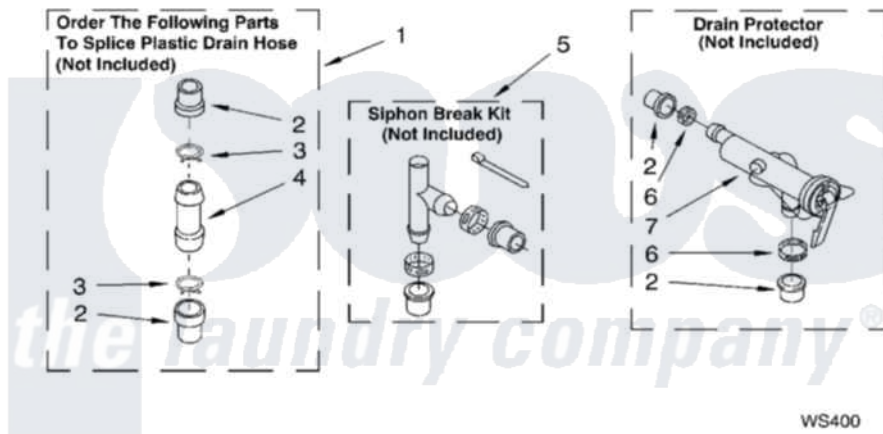

Whirlpool 7MBP11973MQ0 09 - WATER SYSTEM PARTS

WATER SYSTEM PARTS

FOR MODEL: 7MBP11973MQ0
(Designer White)

8180121

13

Whirlpool [Residential Whirlpool 7MBP11973MQ0 Washer Parts](#) Parts Diagram 09 - WATER SYSTEM PARTS
Click on the part number to view part

Item	Original Part Number	Replaced By	Status	Part Description
1	285442			Water System Parts
2	285321			Water System Parts
3	370447	285655		Clamp, Hose
4	16272			Connector, Straight
5	285320			Water System Parts
6	65349	285655		Clamp, Hose
7	367031			Water System Parts