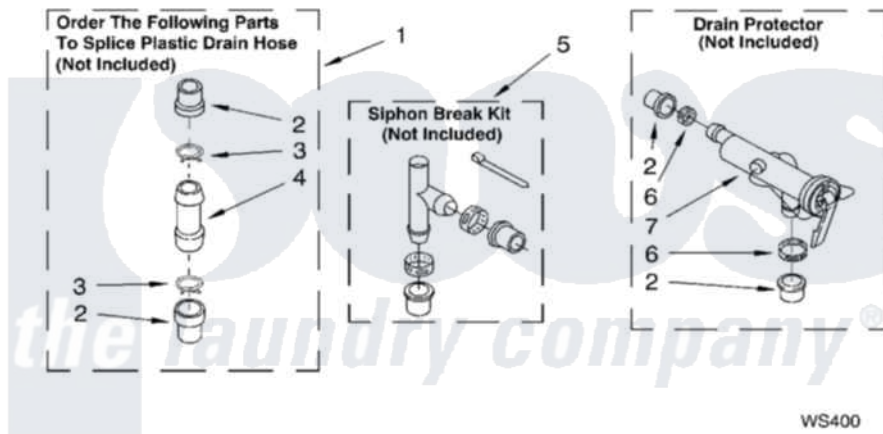

# Whirlpool 7MLBR5102MQ0 09 - WATER SYSTEM PARTS

## WATER SYSTEM PARTS

For Model: 7MLBR5102MQ0  
(Designer White)

8180063

13

Whirlpool [Residential Whirlpool 7MLBR5102MQ0 Washer Parts](#) Parts Diagram 09 - WATER SYSTEM PARTS  
Click on the part number to view part

Item	Original Part Number	Replaced By	Status	Part Description
1	<a href="#">285442</a>			Water System Parts
2	<a href="#">285321</a>			Water System Parts
3	370447	<a href="#">285655</a>		Clamp, Hose
4	<a href="#">16272</a>			Connector, Straight
5	<a href="#">285320</a>			Water System Parts
6	65349	<a href="#">285655</a>		Clamp, Hose
7	<a href="#">367031</a>			Water System Parts