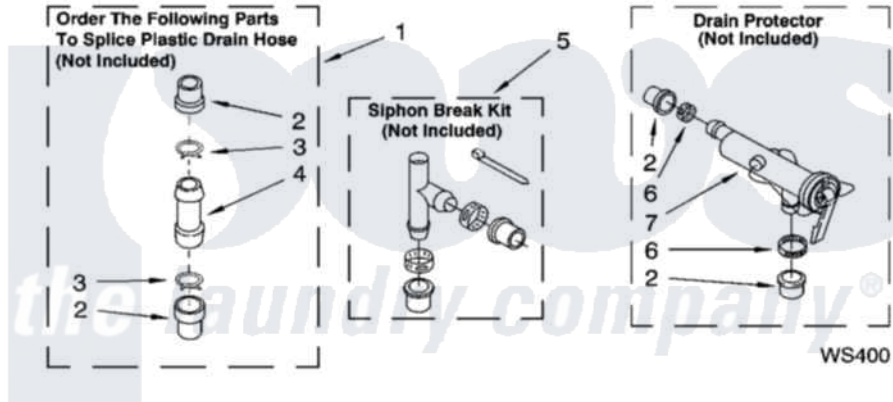

**WATER SYSTEM PARTS**

For Model: 7MLSC9900PW1  
(White/Grey)

8180778

13

Whirlpool [Residential Whirlpool 7MLSC9900PW1 Washer Parts](#) Parts Diagram 09 - WATER SYSTEM PARTS  
Click on the part number to view part

Item	Original Part Number	Replaced By	Status	Part Description
1	<a href="#">285442</a>			Water System Parts
2	<a href="#">285321</a>			Water System Parts
3	370447	<a href="#">285655</a>		Clamp, Hose
4	<a href="#">16272</a>			Connector, Straight
5	<a href="#">285320</a>			Water System Parts
6	65349	<a href="#">285655</a>		Clamp, Hose
7	<a href="#">367031</a>			Water System Parts