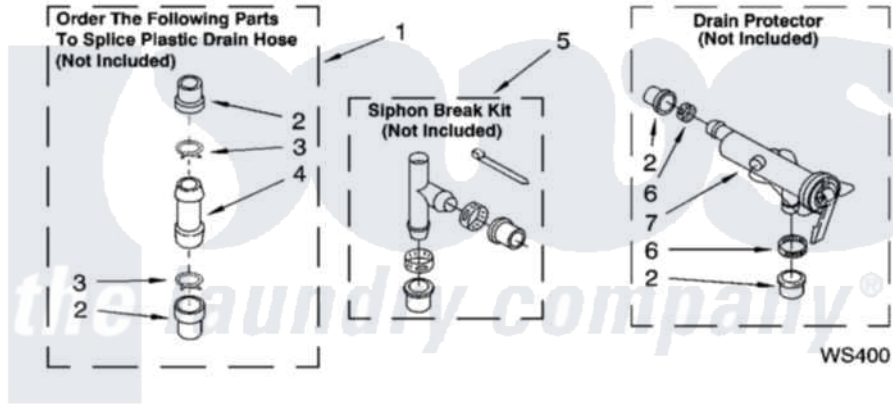

WATER SYSTEM PARTS

For Model: 7MLSD8900PW1
(White/Grey)

WS400

8180779

13

Whirlpool [Residential Whirlpool 7MLSD8900PW1 Washer Parts](#) Parts Diagram 09 - WATER SYSTEM PARTS
Click on the part number to view part

Item	Original Part Number	Replaced By	Status	Part Description
1	285442			Water System Parts
2	285321			Water System Parts
3	370447	285655		Clamp, Hose
4	16272			Connector, Straight
5	285320			Water System Parts
6	65349	285655		Clamp, Hose
7	367031			Water System Parts