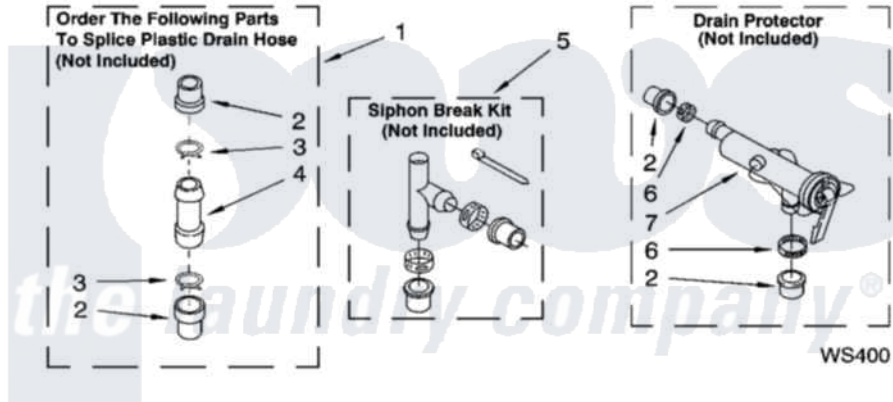

WATER SYSTEM PARTS

For Models: 7MLSF7600PQ1, 7MLSF7600PT1
(Designer White) (Biscuit)

8180785

13

Whirlpool [Residential Whirlpool 7MLSF7600PQ1 Washer Parts](#) Parts Diagram 09 - WATER SYSTEM PARTS
Click on the part number to view part

Item	Original Part Number	Replaced By	Status	Part Description
1	285442			Water System Parts
2	285321			Water System Parts
3	370447	285655		Clamp, Hose
4	16272			Connector, Straight
5	285320			Water System Parts
6	65349	285655		Clamp, Hose
7	367031			Water System Parts