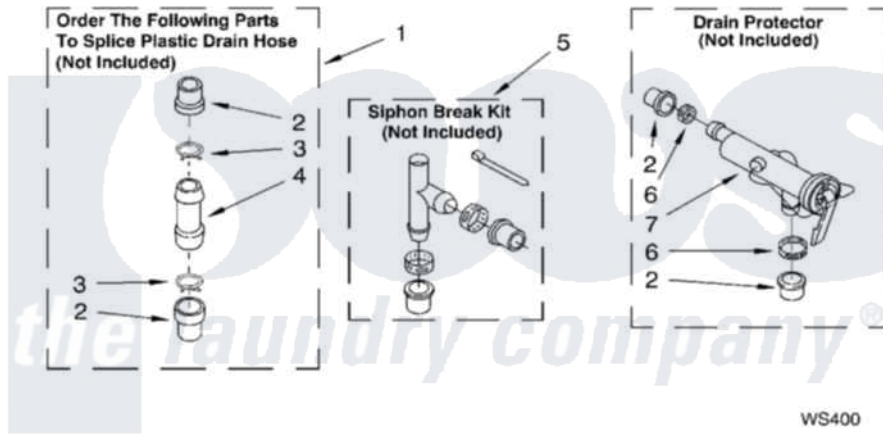

Whirlpool 7MLSQ8543JT5 09 - WATER SYSTEM PARTS

WATER SYSTEM PARTS

For Models: 7MLSQ8543JQ5, 7MLSQ8543JT5
(Designer White) (Biscuit)

8179996

13

Whirlpool [Residential Whirlpool 7MLSQ8543JT5 Washer Parts](#) Parts Diagram 09 - WATER SYSTEM PARTS
Click on the part number to view part

| Item | Original Part Number | Replaced By | Status | Part Description |
|------|------------------------|------------------------|--------|---------------------|
| 1 | 285442 | | | Water System Parts |
| 2 | 285321 | | | Water System Parts |
| 3 | 370447 | 285655 | | Clamp, Hose |
| 4 | 16272 | | | Connector, Straight |
| 5 | 285320 | | | Water System Parts |
| 6 | 65349 | 285655 | | Clamp, Hose |
| 7 | 367031 | | | Water System Parts |