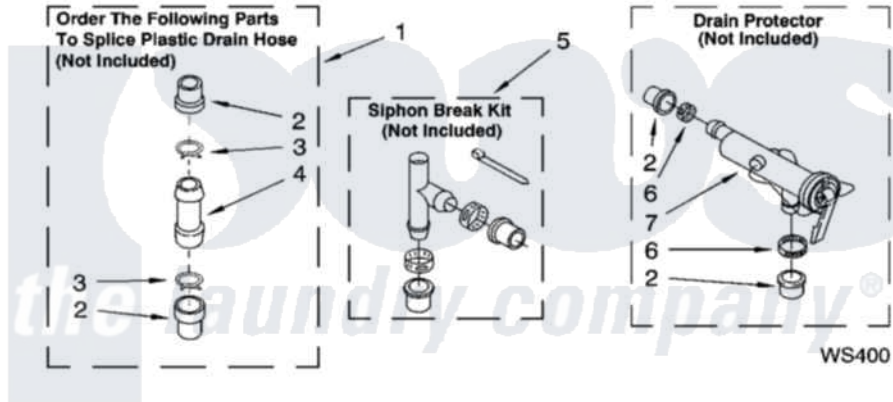

**WATER SYSTEM PARTS**

For Model: 7MLSQ9659PW1, 7MLSQ9659PG1  
(White/Grey) (Biscuit Gold)

8180766

13

Whirlpool [Residential Whirlpool 7MLSQ9659PW1 Washer Parts](#) Parts Diagram 09 - WATER SYSTEM PARTS  
Click on the part number to view part

Item	Original Part Number	Replaced By	Status	Part Description
1	<a href="#">285442</a>			Water System Parts
2	<a href="#">285321</a>			Water System Parts
3	370447	<a href="#">285655</a>		Clamp, Hose
4	<a href="#">16272</a>			Connector, Straight
5	<a href="#">285320</a>			Water System Parts
6	65349	<a href="#">285655</a>		Clamp, Hose
7	<a href="#">367031</a>			Water System Parts