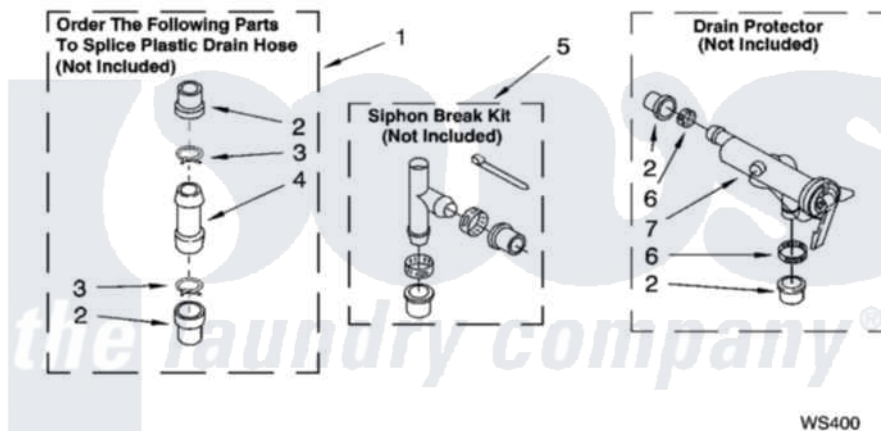

**WATER SYSTEM PARTS**

For Model: 7MLSR5132JQ5  
(Designer White)

8180143

13

Whirlpool Residential Whirlpool 7MLSR5132JQ5 Washer Parts Parts Diagram 09 - WATER SYSTEM PARTS

Click on the part number to view part

Item	Original Part Number	Replaced By	Status	Part Description
1	<a href="#">285442</a>			Water System Parts
2	<a href="#">285321</a>			Water System Parts
3	370447	<a href="#">285655</a>		Clamp, Hose
4	<a href="#">16272</a>			Connector, Straight
5	<a href="#">285320</a>			Water System Parts
6	65349	<a href="#">285655</a>		Clamp, Hose
7	<a href="#">367031</a>			Water System Parts