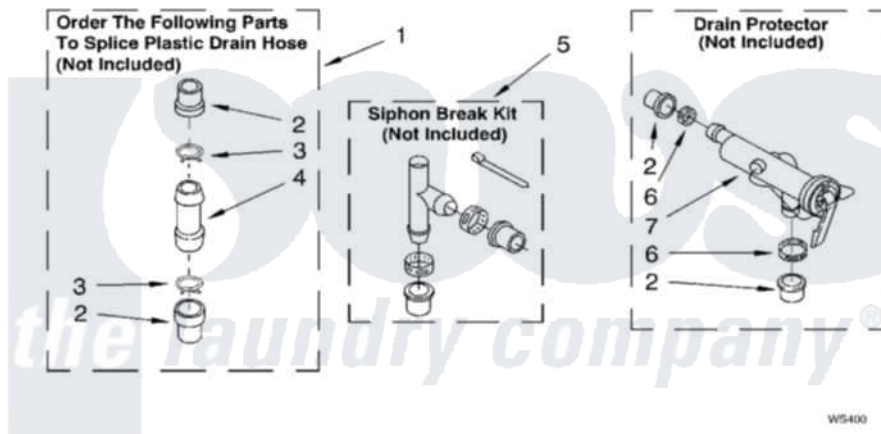

WATER SYSTEM PARTS

For Model: 7MLSR6232JT3
(Biscuit)

8179819

13

Whirlpool [Residential Whirlpool 7MLSR6232JT3 Washer Parts](#) Parts Diagram 09 - WATER SYSTEM PARTS
Click on the part number to view part

Item	Original Part Number	Replaced By	Status	Part Description
1	285442			Water System Parts
2	285321			Water System Parts
3	370447	285655		Clamp, Hose
4	16272			Connector, Straight
5	285320			Water System Parts
6	65349	285655		Clamp, Hose
7	367031			Water System Parts