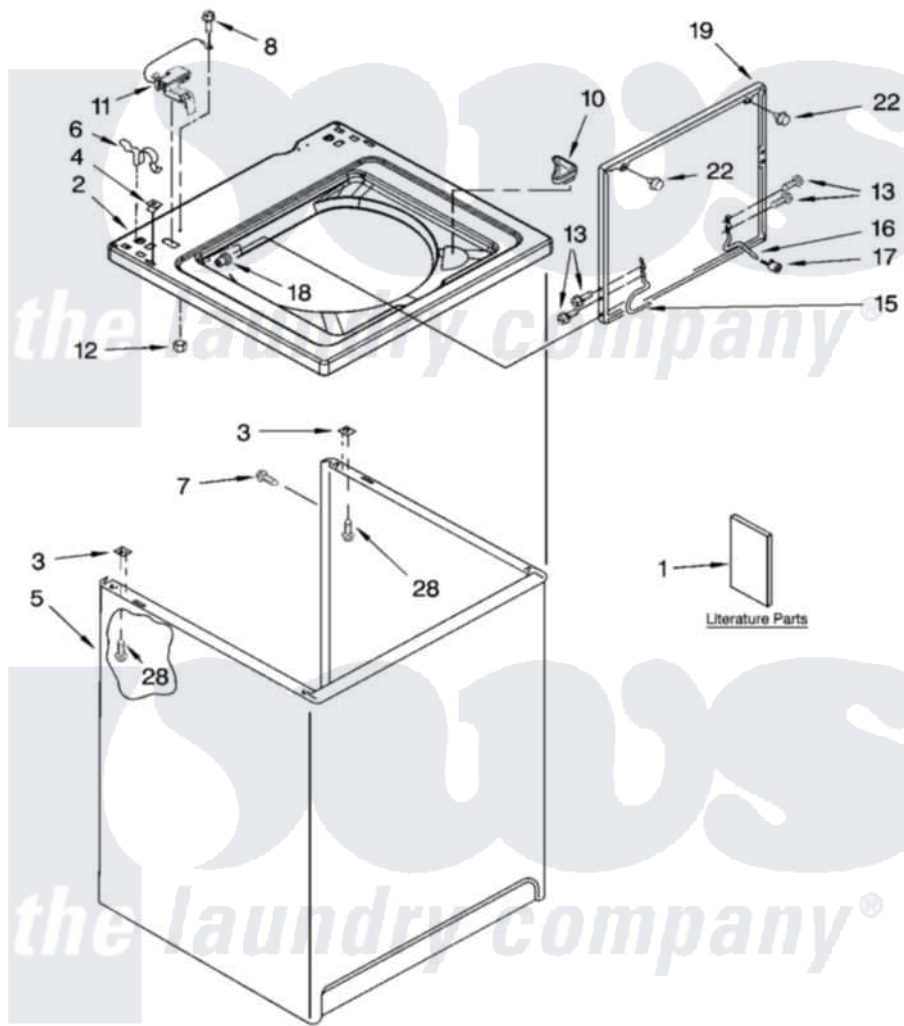

# Whirlpool 7MLSR7232PT1 01 - TOP AND CABINET PARTS

## TOP AND CABINET PARTS

For Models: 7MLSR7232PQ1, 7MLSR7232PT1  
(Designer White) (Biscuit)

AUTOMATIC  
WASHER

8-05 Litho in U.S.A. (zwm)

1

Part No. 8180745

Whirlpool [Residential Whirlpool 7MLSR7232PT1 Washer Parts](#) Parts Diagram 01 - TOP AND CABINET PARTS

[Click on the part number to view part](#)

Item	Original Part Number	Replaced By	Status	Part Description
1	8316475		Not Available	Installation Instructions
"	8558591		Not Available	Feature Sheet
"	8539806		Not Available	Use & Care Guide
"	8558605		Not Available	Energy Guide (Mexico)
"	8542738		Not Available	Wiring Diagram
2	<a href="#">8318064</a>			Top
"	<a href="#">8318066</a>			Top
3	62750			Spacer, Cabinet To Top (4)
4	<a href="#">357213</a>			Nut, Push-In
5	<a href="#">63424</a>			Cabinet
"	<a href="#">3954357</a>			Cabinet
6	<a href="#">62780</a>			Clip, Top And Cabinet And Rear Panel
7	3357011	<a href="#">308685</a>		Side Trim )
8	<a href="#">3351614</a>			Screw, Gearcase Cover Mounting
10	<a href="#">3362952</a>			Dispenser, Bleach

11	<a href="#">8318084</a>		Switch, Lid
12	8533959	<a href="#">680762</a>	Nut
13	3351355	<a href="#">W10119828</a>	Screw, Lid Hinge Mounting
15	<a href="#">8318088</a>		Hinge, Lid
16	<a href="#">54583</a>		Hinge, Lid
17	<a href="#">19119</a>		Bumper, Lid Hinge
18	<a href="#">21258</a>		Bearing, Lid Hinge
19	8557513	<a href="#">3957617</a>	Lid
"	8557514	<a href="#">3957618</a>	Lid
22	<a href="#">9724509</a>		Bumper, Lid
28	<a href="#">3390631</a>		Screw, 10-16 X 3/8