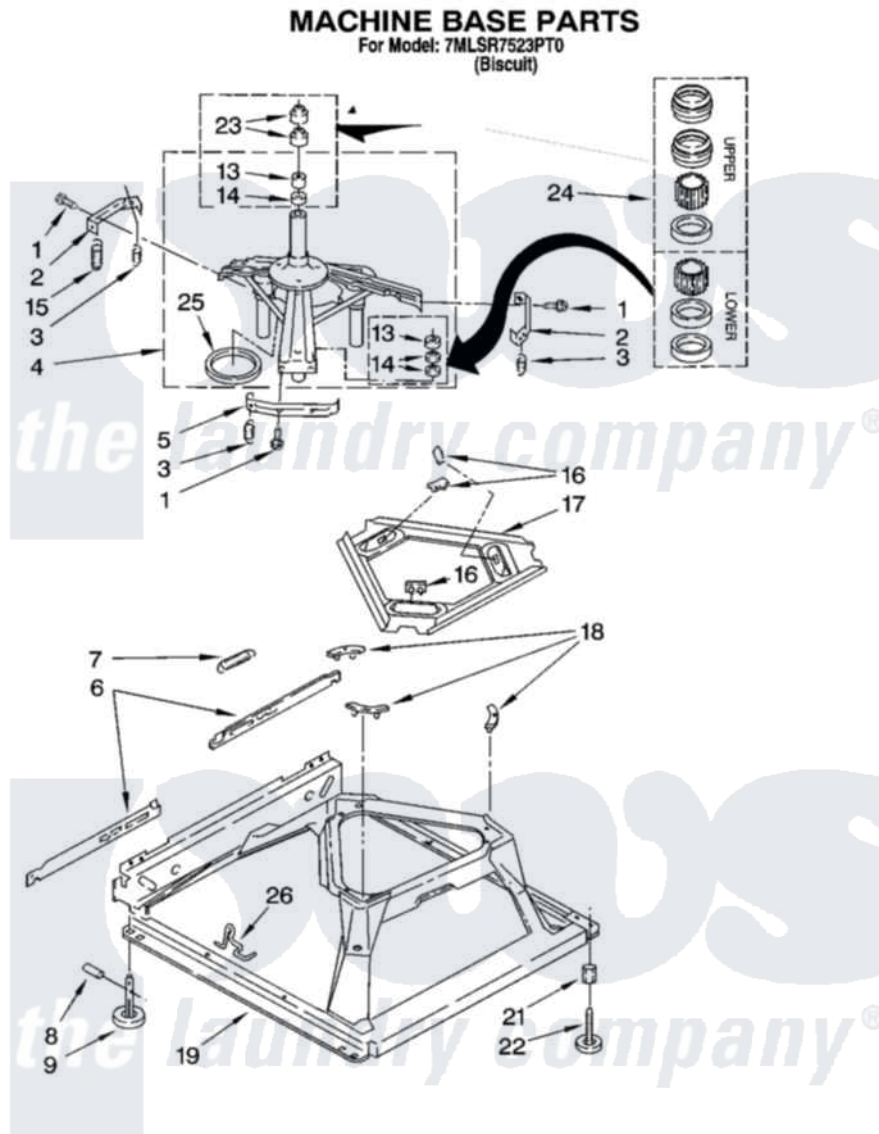

# Whirlpool 7MLSR7523PT0 04 - MACHINE BASE PARTS

8180543

7

Whirlpool [Residential Whirlpool 7MLSR7523PT0 Washer Parts](#) Parts Diagram 04 - MACHINE BASE PARTS  
Click on the part number to view part

Item	Original Part Number	Replaced By	Status	Part Description
1	<a href="#">3400076</a>			Screw, Bracket Mounting
2	<a href="#">64067</a>			Bracket, Spring Outer
3	<a href="#">63907</a>			Spring, Suspension
4	3362087	<a href="#">280184</a>		Support
5	<a href="#">64065</a>			Bracket, Spring Outer
6	<a href="#">63466</a>			Link, Leveling Mechanism
7	62597	<a href="#">8316845</a>		Spring
8	<a href="#">62837</a>			Pin, Knurled
9	62596	<a href="#">285244</a>		Feet-Leveling
13	3347047	<a href="#">8546455</a>		Bearing, Centerpost
14	357409	<a href="#">359449</a>		Seal, Agitator Shaft
15	388492	<a href="#">W10250667</a>		Spring, Counterweight
16	62568	<a href="#">285219</a>		Pad
17	<a href="#">3946509</a>			Plate, Suspension
18	3363660	<a href="#">285744</a>		Pad
19	3946512	<a href="#">285771</a>		Base

21	<a href="#">3359452</a>		Nut, Lock
22	389102	<a href="#">W10001130</a>	Foot, Leveling
23	356934	<a href="#">8577376</a>	Seal, Centerpost
24	<a href="#">285203</a>		Centerpost Bearing Kit
25	<a href="#">63134</a>		Ring, Sound Deadening
26	63806	<a href="#">W10145155</a>	Retainer, Suspension Spring