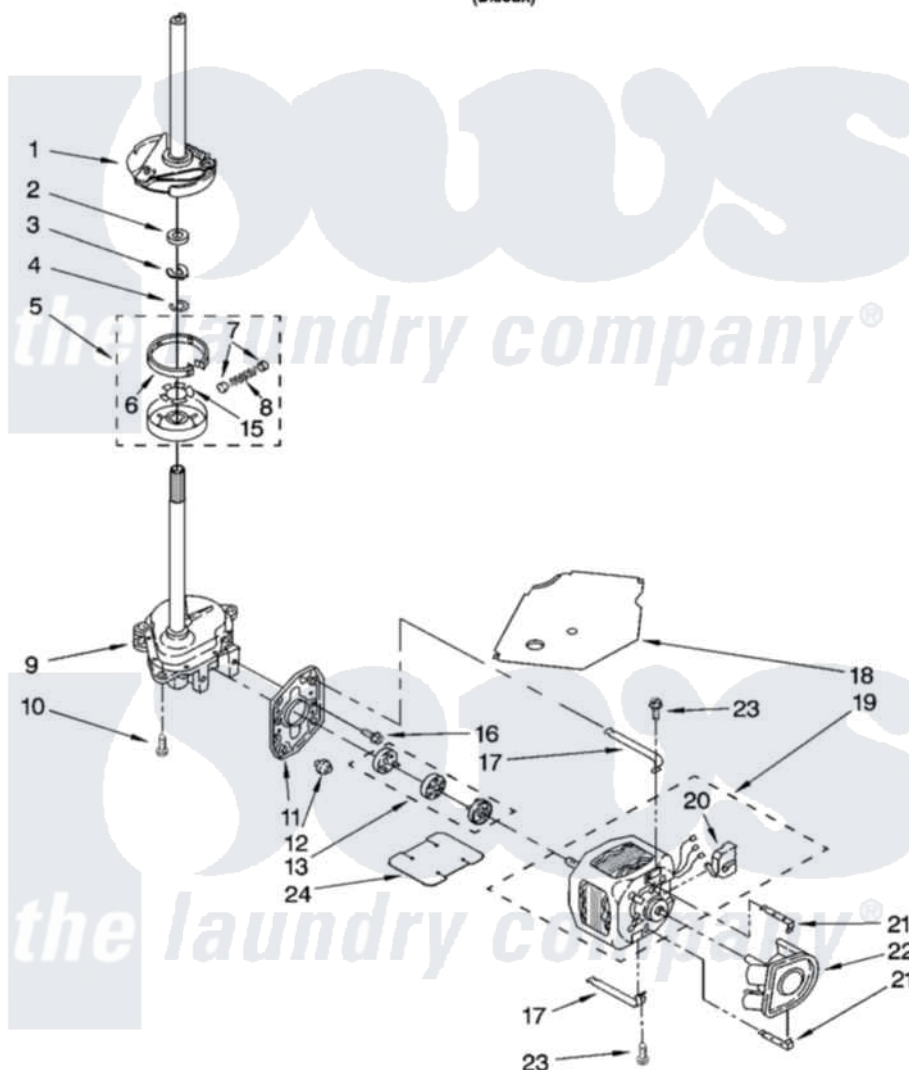

Whirlpool 7MLSR7523PT0 05 - BRAKE, CLUTCH, GEARCASE, MOTOR AND PUMP PARTS

BRAKE, CLUTCH, GEARCASE, MOTOR AND PUMP PARTS

For Model: 7MLSR7523PT0
(Biscuit)

8

8180543

Whirlpool [Residential Whirlpool 7MLSR7523PT0 Washer Parts](#) Parts Diagram 05 - BRAKE, CLUTCH, GEARCASE, MOTOR AND PUMP PARTS

[Click on the part number to view part](#)

Item	Original Part Number	Replaced By	Status	Part Description
1	388952	285792		Basketdrive
2	63292			Washer, Spin Tube Thrust
3	62697	W10080230		Ring, Spin Tube Support
4	63283	285353		Ring
5	3951311	285785		Clutch
6	3951308	285790		Lining
7	62646			Cap, Clutch Spring
8	3946792			Spring And Damper Assembly
9	8532118	3360629		Gearcase
10	3357334	3400516		Screw Anti-Rattle
11	62611			Plate, Motor Mount To Gearcase
12	62691			Grommet, Motor
13	285753	285753A		Coupling
15	3355454			Clip, Main Drive

16	3400516		Screw Anti-Rattle
17	3349637	W10086010	Retainer, Motor
18	3362089		Shield, Tub To Motor
19	8528157	661600	Motor, Main Drive
20	3952056		Switch, Main Drive Motor
21	8546127		Retainer, Pump
22	3363394		Pump
23	3387485	273556	Screw, 10-16 X 5/8
24	8316060		Shield, Tub To Motor