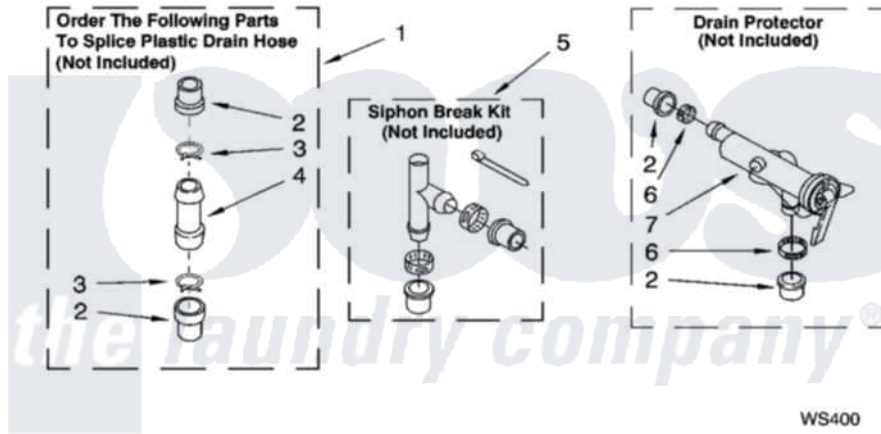

WATER SYSTEM PARTS

For Model: 7MLSR7533JT6
(Biscuit)

WS400

8180136

13

Whirlpool [Residential Whirlpool 7MLSR7533JT6 Washer Parts](#) Parts Diagram 09 - WATER SYSTEM PARTS
Click on the part number to view part

Item	Original Part Number	Replaced By	Status	Part Description
1	285442			Water System Parts
2	285321			Water System Parts
3	370447	285655		Clamp, Hose
4	16272			Connector, Straight
5	285320			Water System Parts
6	65349	285655		Clamp, Hose
7	367031			Water System Parts