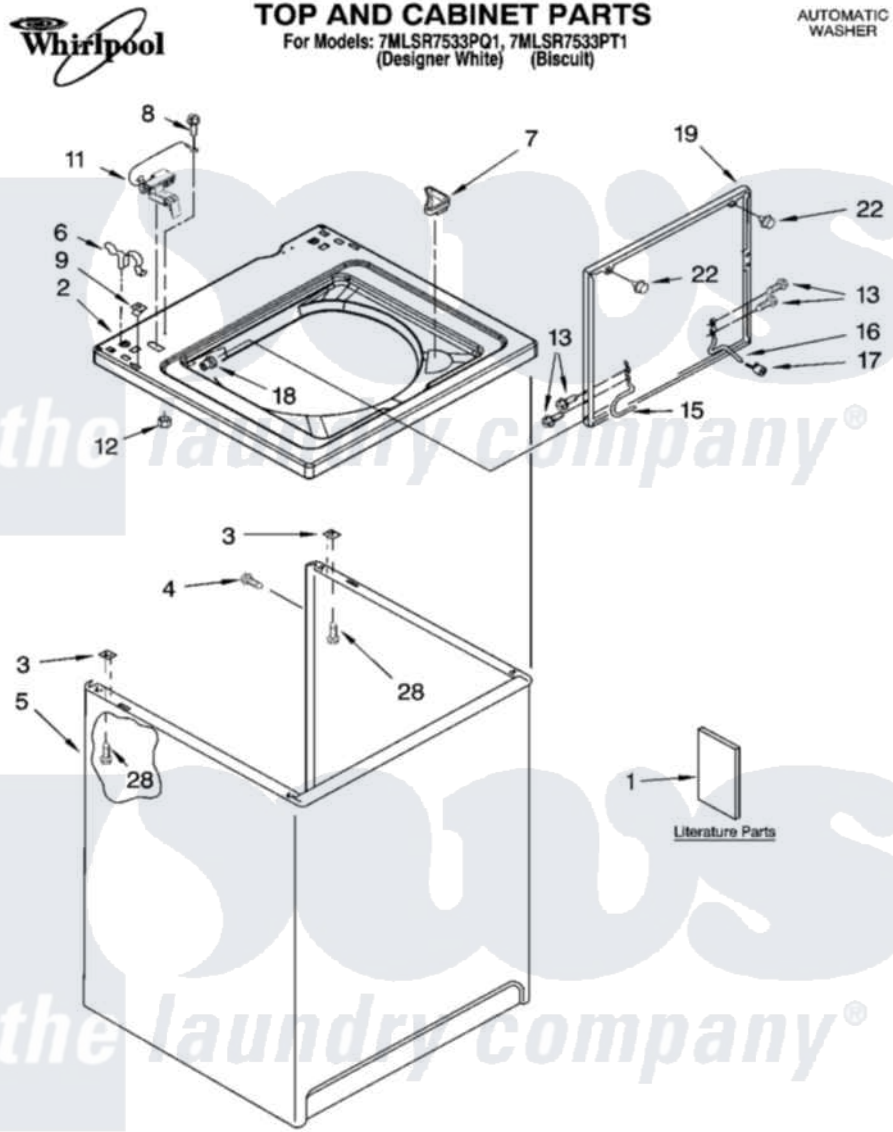

Whirlpool 7MLSR7533PQ1 01 - TOP AND CABINET PARTS

9-05 Litho in U.S.A. (kdr)

1

Part No. 8180775

Whirlpool [Residential Whirlpool 7MLSR7533PQ1 Washer Parts](#) Parts Diagram 01 - TOP AND CABINET PARTS
 Click on the part number to view part

Item	Original Part Number	Replaced By	Status	Part Description
1	8316475		Not Available	Installation Instructions
"	8558603		Not Available	Feature Sheet
"	8558605		Not Available	Energy Guide (Mexico)
"	8539806		Not Available	Use & Care Guide
"	8543288		Not Available	Wiring Diagram
2	8318064			Top
"	8318066			Top
3	62750			Spacer, Cabinet To Top (4)
4	3357011	308685		Side Trim)
5	63424			Cabinet
"	3954357			Cabinet
6	62780			Clip, Top And Cabinet And Rear Panel
7	3362952			Dispenser, Bleach
8	3351614			Screw, Gearcase Cover Mounting
9	357213			Nut, Push-In

11	8318084		Switch, Lid
12	8533959	680762	Nut
13	3351355	W10119828	Screw, Lid Hinge Mounting
15	8318088		Hinge, Lid
16	54583		Hinge, Lid
17	19119		Bumper, Lid Hinge
18	21258		Bearing, Lid Hinge
19	8557513	3957617	Lid
"	8557514	3957618	Lid
22	9724509		Bumper, Lid
28	3390631		Screw, 10-16 X 3/8