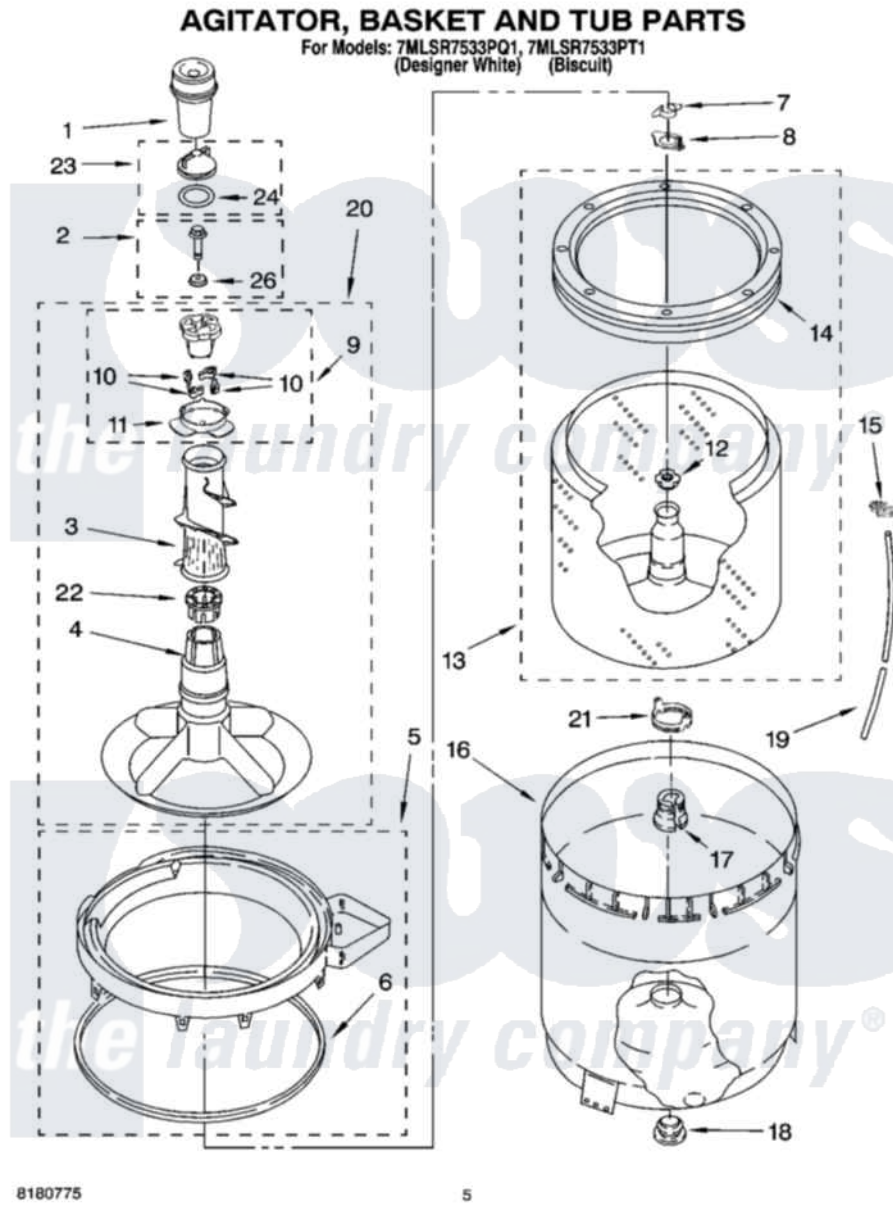

# Whirlpool 7MLSR7533PQ1 03 - AGITATOR, BASKET AND TUB PARTS

Whirlpool Residential Whirlpool 7MLSR7533PQ1 Washer Parts Parts Diagram 03 - AGITATOR, BASKET AND TUB PARTS

[Click on the part number to view part](#)

Item	Original Part Number	Replaced By	Status	Part Description
1	<a href="#">63580</a>			Dispenser, Fabric Softener
2	<a href="#">358237</a>			Screw And Washer
3	<a href="#">3348752</a>			Mover, Clothes
4	<a href="#">3347288</a>			Agitator
5	8528150	<a href="#">W10445870</a>		Ring-Tub
6	<a href="#">3976308</a>			Gasket, Tub Ring
7	<a href="#">3354845</a>			Clip, Agitator
8	<a href="#">8543666</a>			Washer, Agitator
9	3363663	<a href="#">285811</a>		Cam-Agitator
10	3366877	<a href="#">80040</a>		Dog-Agitator
11	<a href="#">3363661</a>			Bearing, Driven Cam
12	<a href="#">21366</a>			Nut, Spanner
13	8526017	<a href="#">W10389329</a>		Clothes Container, Assembly
14	8519788	<a href="#">387240</a>		Ring, Balance
15	<a href="#">2219077</a>			Clip, Pressure Switch Hose
16	<a href="#">63849</a>			Strain Relief, Power Cord

17	<a href="#">389140</a>		Tub Block, Basket Drive
18	<a href="#">383727</a>		Gasket, Centerpodt
19	3347780	<a href="#">353244</a>	Hose, Pressure Switch
20	3348117	<a href="#">285565</a>	Agitator
21	<a href="#">8577198</a>		Filter, Lint
22	3350389	<a href="#">285587</a>	Washer
23	3354733	<a href="#">W10074580</a>	Cap, Barrier
24	3348855	<a href="#">W10072840</a>	Fabric Softener
26	<a href="#">3949550</a>		Washer