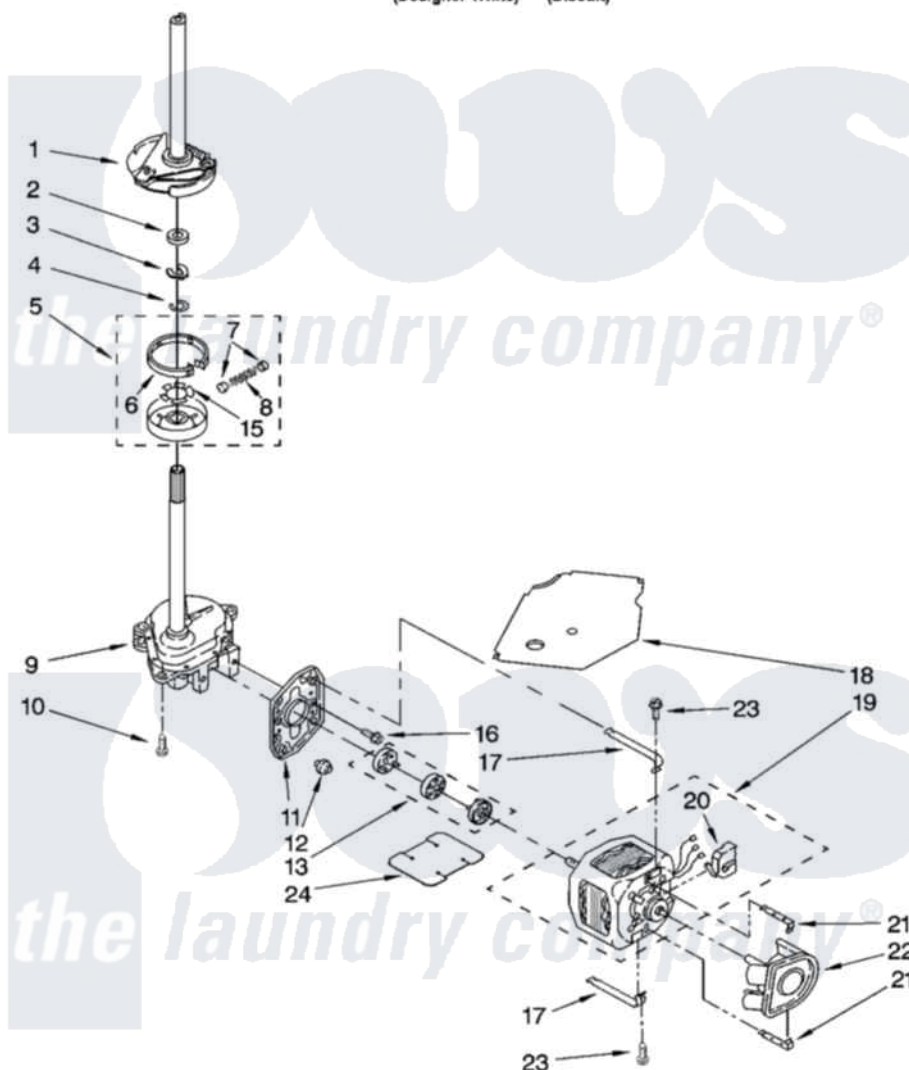

# Whirlpool 7MLSR7533PQ1 05 - BRAKE, CLUTCH, GEARCASE, MOTOR AND PUMP PARTS

## BRAKE, CLUTCH, GEARCASE, MOTOR AND PUMP PARTS

For Models: 7MLSR7533PQ1, 7MLSR7533PT1  
(Designer White) (Biscuit)

8

8180775

Whirlpool [Residential Whirlpool 7MLSR7533PQ1 Washer Parts](#) Parts Diagram 05 - BRAKE, CLUTCH, GEARCASE, MOTOR AND PUMP PARTS  
Click on the part number to view part

Item	Original Part Number	Replaced By	Status	Part Description
1	388952	<a href="#">285792</a>		Basketdrive
2	<a href="#">63292</a>			Washer, Spin Tube Thrust
3	62697	<a href="#">W10080230</a>		Ring, Spin Tube Support
4	63283	<a href="#">285353</a>		Ring
5	3951311	<a href="#">285785</a>		Clutch
6	3951308	<a href="#">285790</a>		Lining
7	<a href="#">62646</a>			Cap, Clutch Spring
8	<a href="#">3946792</a>			Spring And Damper Assembly
9	8532118	<a href="#">3360629</a>		Gearcase
10	3357334	<a href="#">3400516</a>		Screw Anti-Rattle
11	<a href="#">62611</a>			Plate, Motor Mount To Gearcase
12	<a href="#">62691</a>			Grommet, Motor
13	285753	<a href="#">285753A</a>		Coupling
15	<a href="#">3355454</a>			Clip, Main Drive

16	<a href="#">3400516</a>		Screw Anti-Rattle
17	3349637	<a href="#">W10086010</a>	Retainer, Motor
18	<a href="#">3362089</a>		Shield, Tub To Motor
19	8528157	<a href="#">661600</a>	Motor, Main Drive
20	<a href="#">3952056</a>		Switch, Main Drive Motor
21	<a href="#">8546127</a>		Retainer, Pump
22	<a href="#">3363394</a>		Pump
23	3387485	<a href="#">273556</a>	Screw, 10-16 X 5/8
24	<a href="#">8316060</a>		Shield, Tub To Motor