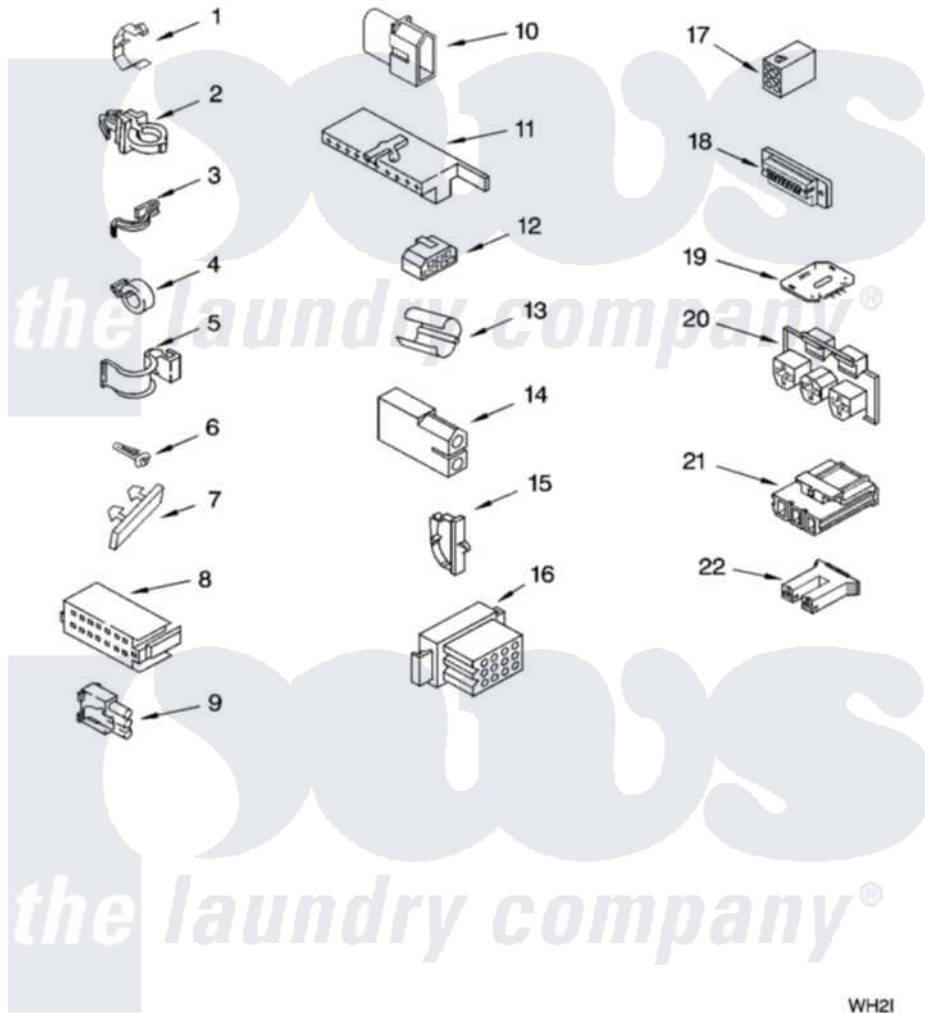

# Whirlpool 7MLSR7533PQ1 06 - WIRING HARNESS PARTS

## WIRING HARNESS PARTS

For Models: 7MLSR7533PQ1, 7MLSR7533PT1  
(Designer White) (Biscuit)

WH21

8180775

9

Whirlpool [Residential Whirlpool 7MLSR7533PQ1 Washer Parts](#) Parts Diagram 06 - WIRING HARNESS PARTS  
Click on the part number to view part

Item	Original Part Number	Replaced By	Status	Part Description
1	<a href="#">3349557</a>			Retainer, Harness
2	388498		Not Available	Clip, Harness
3	3347812	<a href="#">8528351</a>		Clip
4	3352501	<a href="#">8559320</a>		Restraint, Hose
5	<a href="#">90016</a>			Clip, Pressure Switch Hose
6	3390496	<a href="#">8281256</a>		Clip, Harness
7	<a href="#">389379</a>			Retainer, Side To Feature Panel
8	<a href="#">3948614</a>			Disconnect Block
"	<a href="#">352089</a>			Timer, Block Disconnect
9	<a href="#">62889</a>			Receptacle, Terminal
10	<a href="#">353424</a>			Plug, Terminal
11	<a href="#">62505</a>			Block, Disconnect
12	<a href="#">3347243</a>			Block, Disconnect
13	<a href="#">63523</a>			Harness, Protector
14	<a href="#">717252</a>			Receptacle, Terminal
15	<a href="#">3352944</a>			Clip, Harness

16	3390423	Not Available	Block, Disconnect (12-Way) (Timer) (Use Term. 94613)
17	3347730	Not Available	Receptacle, (6-Way) (Use Term. 94613)
18	3349494		Connector, Etc
19	3407125	<a href="#">3955728</a>	Control, Etc
20	3948617	<a href="#">2172937</a>	Connector
21	<a href="#">3360056</a>		Connector
22	<a href="#">3354925</a>		Block, Connector
"	<a href="#">3354926</a>		Block, Connector