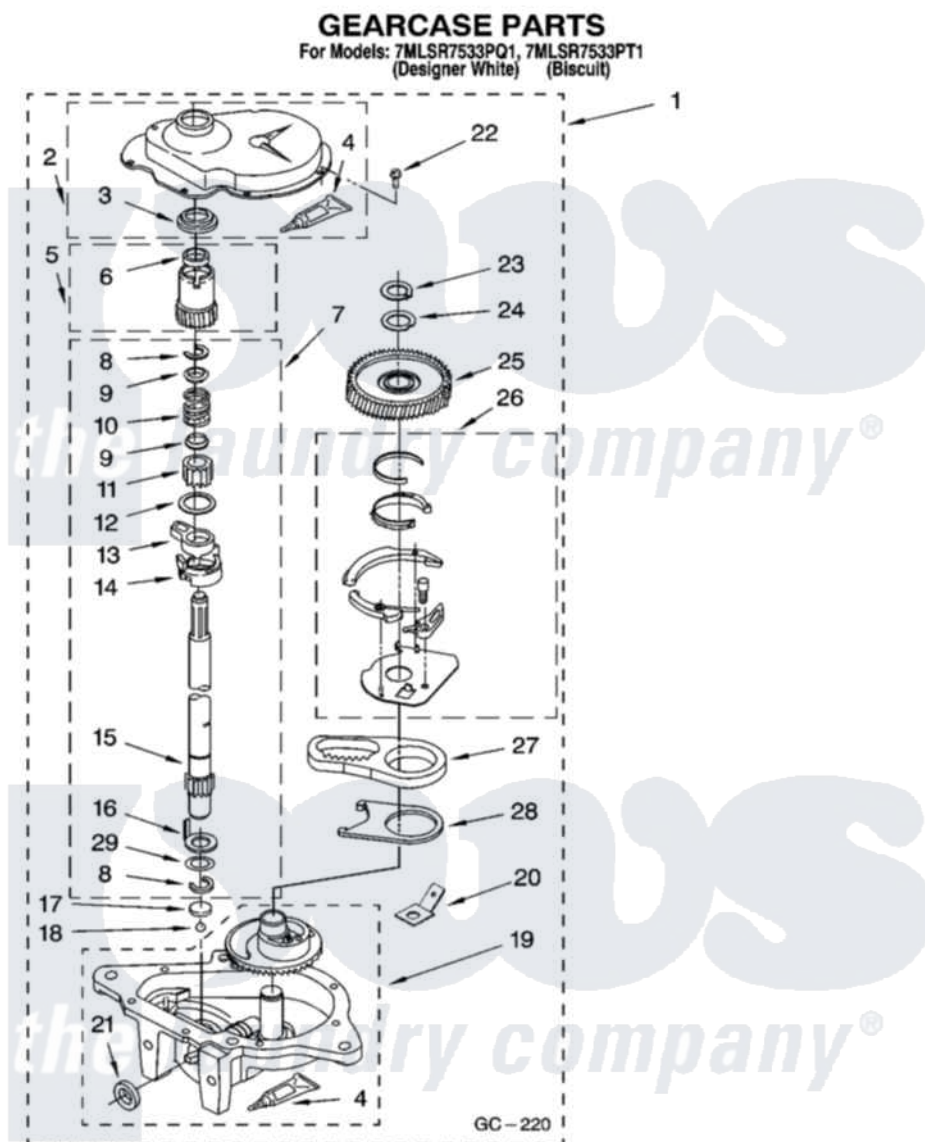

# Whirlpool 7MLSR7533PQ1 08 - GEARCASE PARTS

12

8180775

Whirlpool Residential Whirlpool 7MLSR7533PQ1 Washer Parts Parts Diagram 08 - GEARCASE PARTS  
Click on the part number to view part

Item	Original Part Number	Replaced By	Status	Part Description
1	8532118	<a href="#">3360629</a>		Gearcase
2	<a href="#">285202</a>			Cover, Gearcase
3	<a href="#">3349985</a>			Seal, Gearcase Cover
4	<a href="#">285195</a>			Sealer Sealer, Gasket
5	63320	<a href="#">285362</a>		Gear and Pinion
6	<a href="#">356427</a>			Seal, Spin Pinion
7	<a href="#">389387</a>			Shaft, Agitator
8	90369		Not Available	Ring, Retaining (2)
9	<a href="#">62677</a>			Retainer, Spring
10	<a href="#">62676</a>			Spring, Agitator
11	63273	<a href="#">285509</a>		Shaft, Agitator
12	<a href="#">62619</a>			Washer, Agitator Gear
13	62580	<a href="#">285206</a>		Cam-Agitator
14	62581	<a href="#">285206</a>		Cam-Agitator
15	<a href="#">285509</a>			Shaft, Agitator
16	<a href="#">62618</a>			Washer, Cam Thrust

17	16018	<a href="#">285205</a>	Bearing
18	85529	<a href="#">285205</a>	Bearing
19	389230	<a href="#">285515</a>	Gearcase
20	3949116	Not Available	BLOCK TAB, TERMINAL
21	<a href="#">285352</a>		Seal Kit, Thrust Plug
22	<a href="#">3351614</a>		Screw, Gearcase Cover Mounting
23	3362552	<a href="#">285765</a>	Ring-Retrn
24	285735	<a href="#">285766</a>	Washer Kit, Thrust
25	62570	<a href="#">285362</a>	Gear and Pinon
26	388253	<a href="#">999516</a>	Shelf-Glas
27	3349296	<a href="#">8546456</a>	Rack, Connecting
28	<a href="#">62621</a>		Actuator, Shift
29	<a href="#">388815</a>		Washer, Intermediate 1 3976263 Miscellaneous Parts Bag 2 3976300 Washer, Inlet Hose 3 3366913 Clamp, Hose