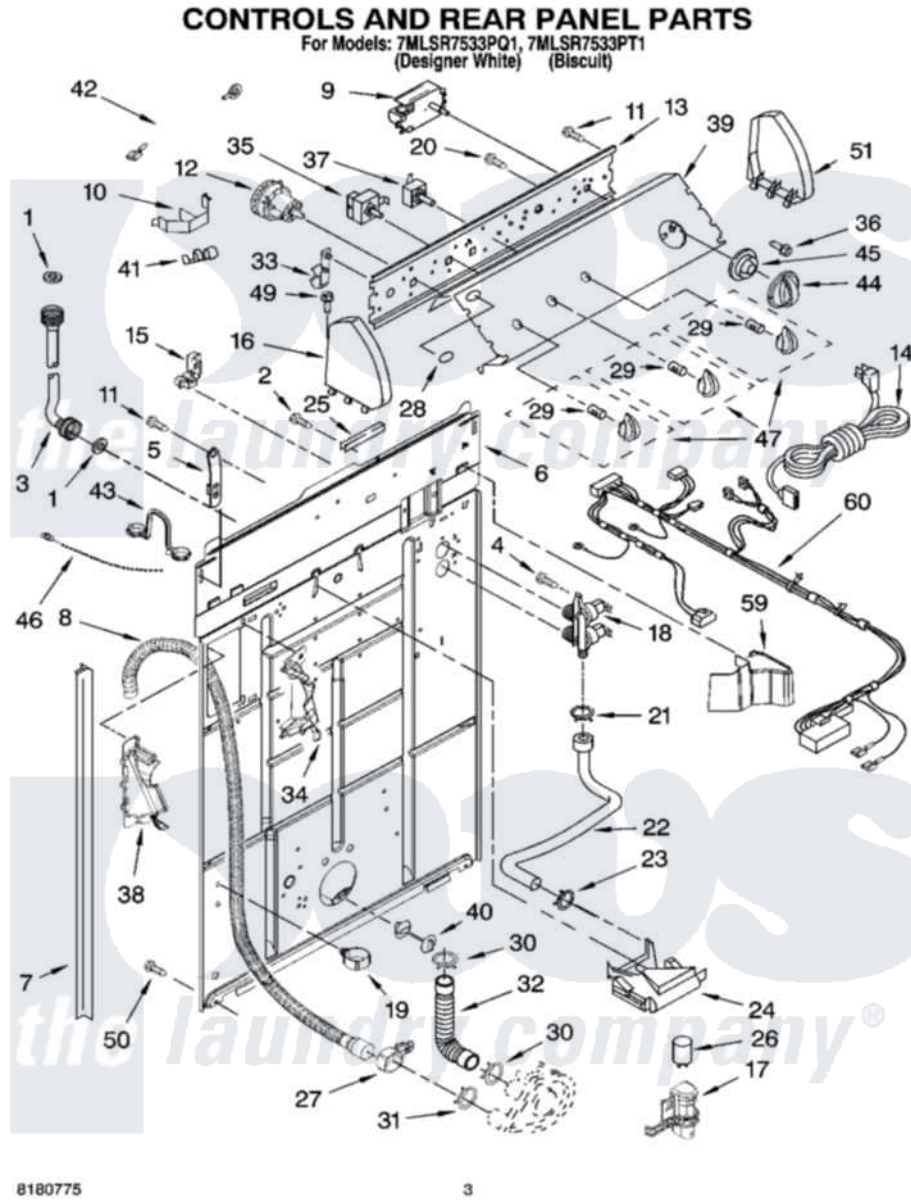

Whirlpool 7MLSR7533PT1 02 - CONTROLS AND REAR PANEL PARTS

Whirlpool [Residential Whirlpool 7MLSR7533PT1 Washer Parts](#) Parts Diagram 02 - CONTROLS AND REAR PANEL PARTS

[Click on the part number to view part](#)

Item	Original Part Number	Replaced By	Status	Part Description
1	3976300	16123		Washer Inlet-Hose Miscellaneous Parts Must be Ordered Separately.
2	3351614			Screw, Gearcase Cover Mounting
3	8571377	89503		Hose-Inlet
"	8571378	89503		Hose-Inlet
4	9740848			Screw, Mixing Valve Mounting
5	8568314			Strap, Console
6	8318015			Panel, Rear
7	62747			Pad, Rear Panel
8	8559373	W10096921		Drain Hose Assembly
9	3949208			Timer, Control
10	8055003			Clip, Harness And Pressure Switch
11	90767			Screw, 8A X 3/8 HeX Washer Head Tapping
12	3366848	W10339229		Switch-WL