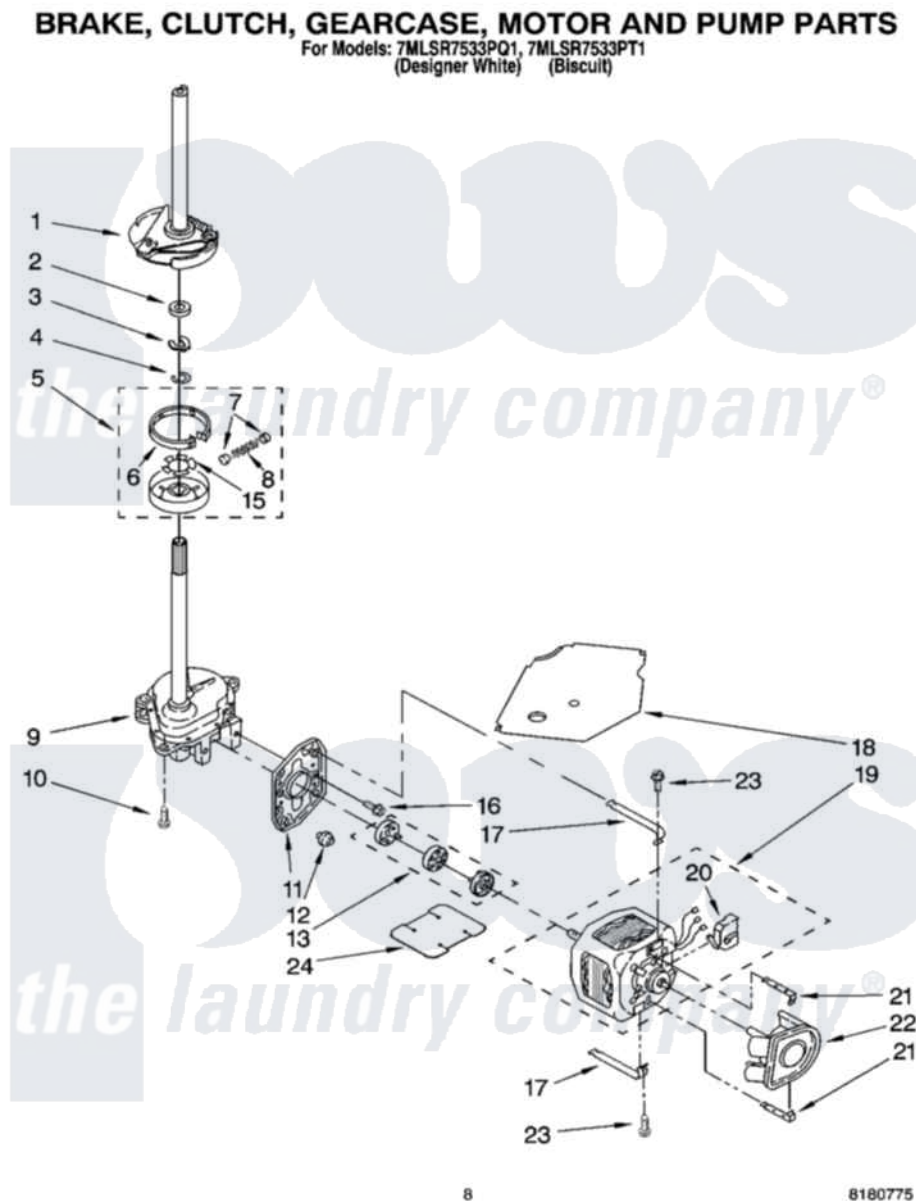

Whirlpool 7MLSR7533PT1 05 - BRAKE, CLUTCH, GEARCASE, MOTOR AND PUMP PARTS

Whirlpool [Residential Whirlpool 7MLSR7533PT1 Washer Parts](#) Parts Diagram 05 - BRAKE, CLUTCH, GEARCASE, MOTOR AND PUMP PARTS
Click on the part number to view part

Item	Original Part Number	Replaced By	Status	Part Description
1	388952	285792		Basktdrive
2	63292			Washer, Spin Tube Thrust
3	62697	W10080230		Ring, Spin Tube Support
4	63283	285353		Ring
5	3951311	285785		Clutch
6	3951308	285790		Lining
7	62646			Cap, Clutch Spring
8	3946792			Spring And Damper Assembly
9	8532118	3360629		Gearcase
10	3357334	3400516		Screw Anti-Rattle
11	62611			Plate, Motor Mount To Gearcase
12	62691			Grommet, Motor
13	285753	285753A		Coupling
15	3355454			Clip, Main Drive

16	3400516		Screw Anti-Rattle
17	3349637	W10086010	Retainer, Motor
18	3362089		Shield, Tub To Motor
19	8528157	661600	Motor, Main Drive
20	3952056		Switch, Main Drive Motor
21	8546127		Retainer, Pump
22	3363394		Pump
23	3387485	273556	Screw, 10-16 X 5/8
24	8316060		Shield, Tub To Motor