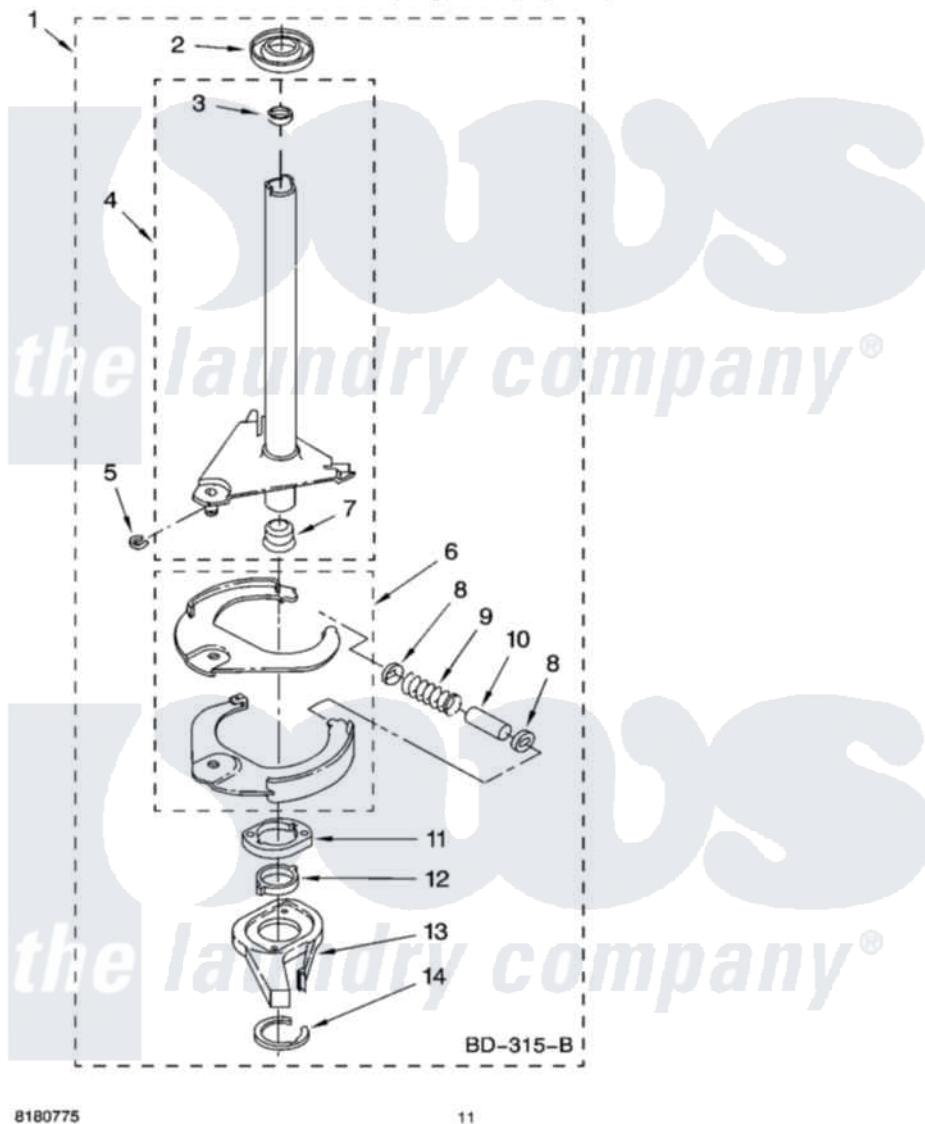

# Whirlpool 7MLSR7533PT1 07 - BRAKE AND DRIVE TUBE PARTS

## BRAKE AND DRIVE TUBE PARTS

For Models: 7MLSR7533PQ1, 7MLSR7533PT1  
(Designer White) (Biscuit)

8180775

11

Whirlpool Residential Whirlpool 7MLSR7533PT1 Washer Parts Parts Diagram 07 - BRAKE AND DRIVE TUBE PARTS

Click on the part number to view part

Item	Original Part Number	Replaced By	Status	Part Description
1	388952	<a href="#">285792</a>		Basketdrive
2	<a href="#">62658</a>			Ring, Thrust
3	<a href="#">356427</a>			Seal, Spin Pinion
4	64027	<a href="#">64208</a>		Tube-Spin
5	64035	<a href="#">W10083190</a>		Ring, Retaining
6	64232	<a href="#">285438</a>		Shoe-Brake
7	62703	<a href="#">8546462</a>		"T" Bearing, Spin Tube
8	3353956	<a href="#">285658</a>		Sleeve
9	387806		Not Available	Spring, Brake
10	3355360	<a href="#">285658</a>		Sleeve
11	661516	<a href="#">8546461</a>		Cam, Brake Release
12	<a href="#">63022</a>			Sleeve, Cam
13	64194	<a href="#">285790</a>		Lining
14	90368	<a href="#">W10083200</a>		Ring, Retaining
"	N/A		Not Available	FOLLOWING PARTS NOT ILLUSTRATED
"	<a href="#">285208</a>			Lubricant