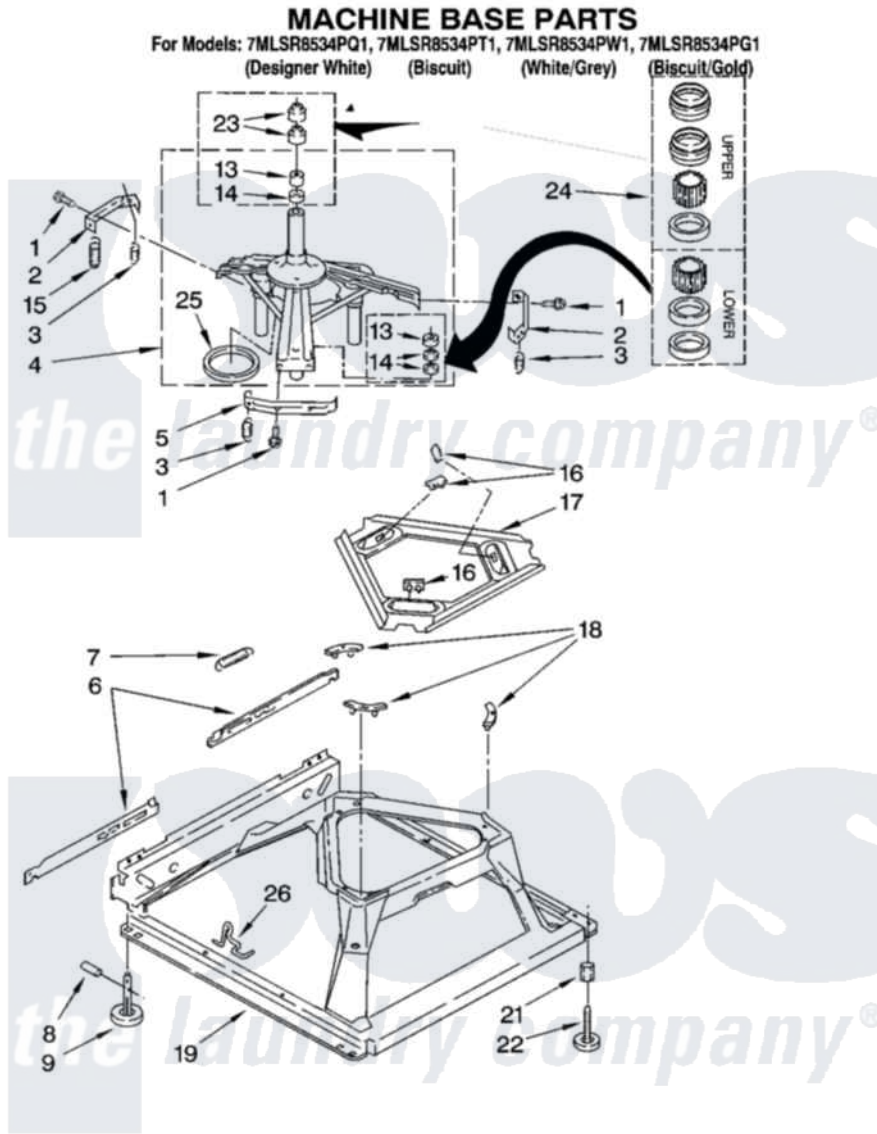

Whirlpool 7MLSR8534PG1 04 - MACHINE BASE PARTS

8180767

7

Whirlpool [Residential Whirlpool 7MLSR8534PG1 Washer Parts](#) Parts Diagram 04 - MACHINE BASE PARTS
Click on the part number to view part

Item	Original Part Number	Replaced By	Status	Part Description
1	3400076			Screw, Bracket Mounting
2	64067			Bracket, Spring Outer
3	63907			Spring, Suspension
4	8575214	280184		Support
5	64065			Bracket, Spring Outer
6	63466			Link, Leveling Mechanism
7	62597	8316845		Spring
8	62837			Pin, Knurled
9	62596	285244		Feet-Leveling
13	3347047	8546455		Bearing, Centerpost
14	357409	359449		Seal, Agitator Shaft
15	388492	W10250667		Spring, Counterweight
16	62568	285219		Pad
17	3946509			Plate, Suspension
18	3363660	285744		Pad
19	3946512	285771		Base

21	3359452		Nut, Lock
22	389102	W10001130	Foot, Leveling
23	356934	8577376	Seal, Centerpost
24	285203		Centerpost Bearing Kit
25	63134		Ring, Sound Deadening
26	63806	W10145155	Retainer, Suspension Spring