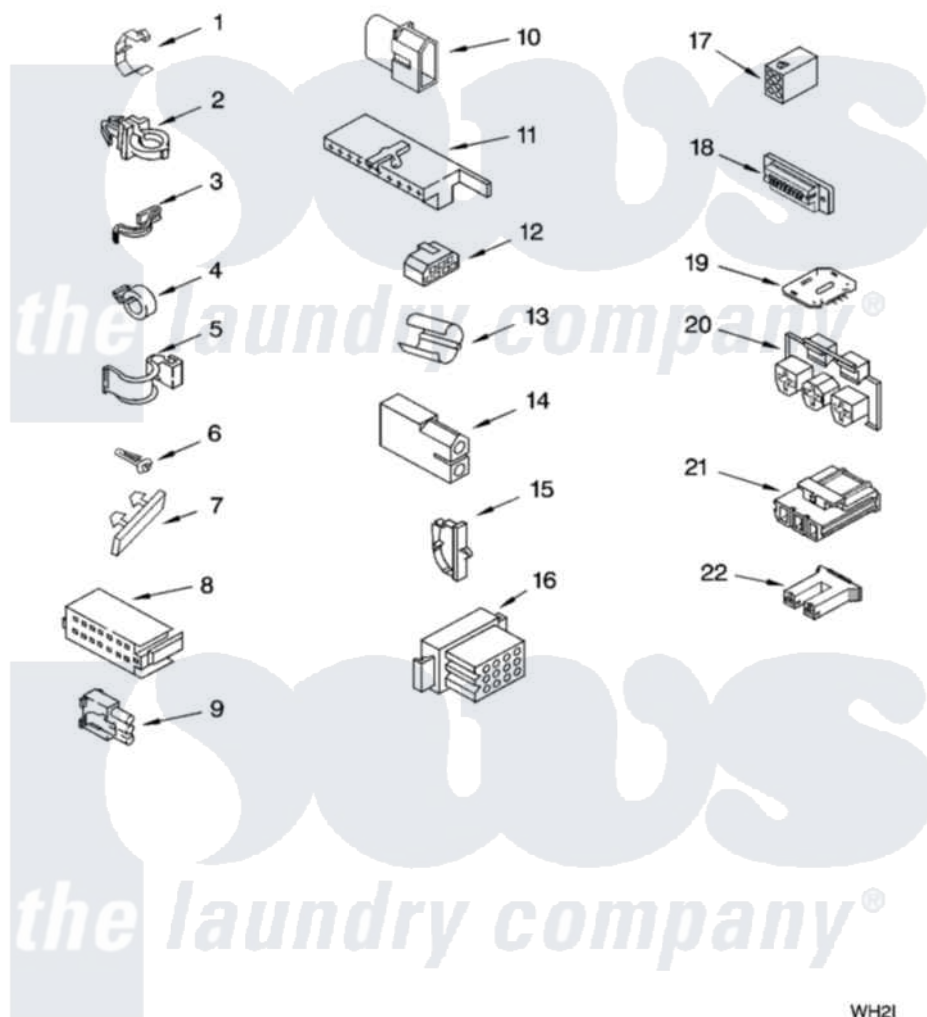

Whirlpool 7MLSR8534PG1 06 - WIRING HARNESS PARTS

WIRING HARNESS PARTS

For Models: 7MLSR8534PQ1, 7MLSR8534PT1, 7MLSR8534PW1, 7MLSR8534PG1
(Designer White) (Biscuit) (White/Grey) (Biscuit/Gold)

8180767

9

WH2I

Whirlpool [Residential Whirlpool 7MLSR8534PG1 Washer Parts](#) Parts Diagram 06 - WIRING HARNESS PARTS
Click on the part number to view part

Item	Original Part Number	Replaced By	Status	Part Description
1	3349557			Retainer, Harness
2	388498		Not Available	Clip, Harness
3	3347812	8528351		Clip
4	3352501	8559320		Restraint, Hose
5	90016			Clip, Pressure Switch Hose
6	3390496	8281256		Clip, Harness
7	389379			Retainer, Side To Feature Panel
8	3948614			Disconnect Block
"	352089			Timer, Block Disconnect
9	62889			Receptacle, Terminal
10	353424			Plug, Terminal
11	62505			Block, Disconnect
12	3347243			Block, Disconnect
13	63523			Harness, Protector
14	717252			Receptacle, Terminal
15	3352944			Clip, Harness

16	3390423		Not Available	Block, Disconnect (12-Way) (Timer) (Use Term. 94613)
17	3347730		Not Available	Receptacle, (6-Way) (Use Term. 94613)
18	3349494			Connector, Etc
19	3407125	3955728		Control, Etc
20	3948617	2172937		Connector
21	3360056			Connector
22	3354925			Block, Connector
"	3354926			Block, Connector