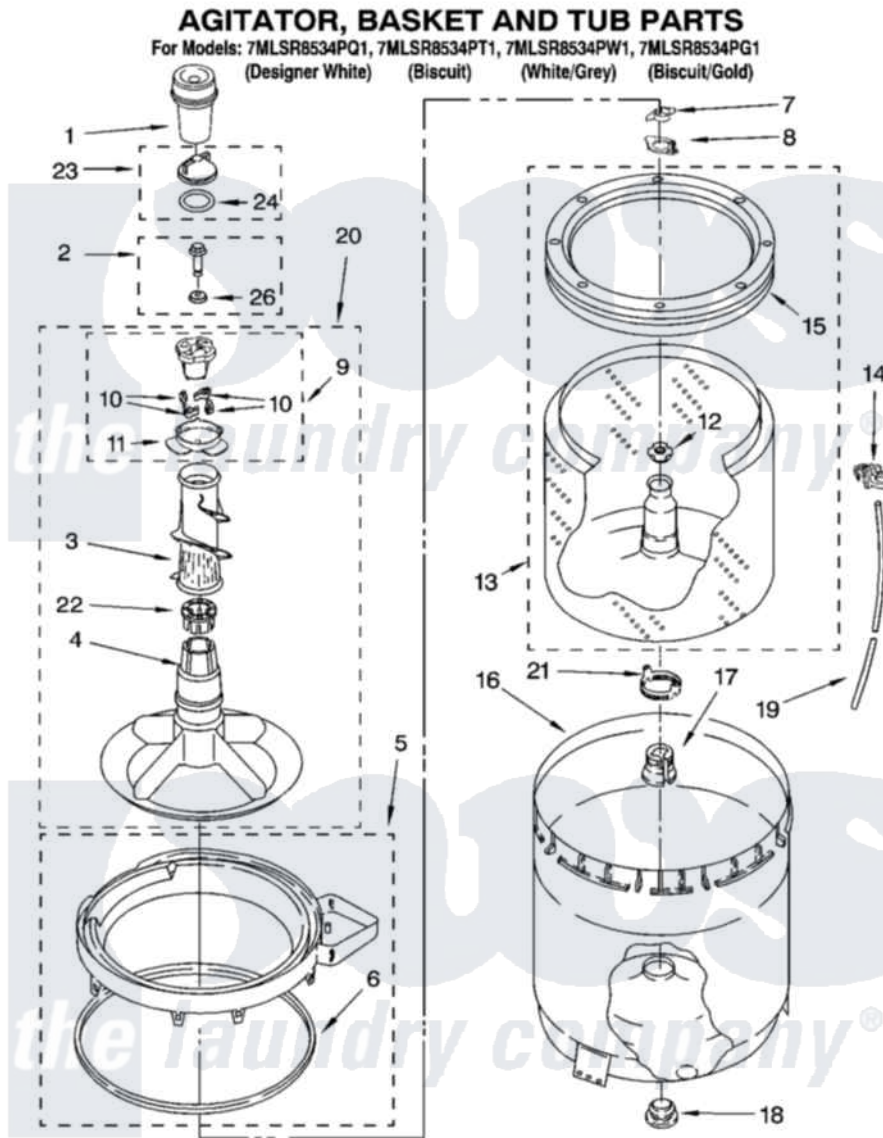

# Whirlpool 7MLSR8534PT1 03 - AGITATOR, BASKET AND TUB PARTS

8180767

5

Whirlpool Residential Whirlpool 7MLSR8534PT1 Washer Parts Parts Diagram 03 - AGITATOR, BASKET AND TUB PARTS

[Click on the part number to view part](#)

Item	Original Part Number	Replaced By	Status	Part Description
1	<a href="#">63580</a>			Dispenser, Fabric Softener
2	<a href="#">358237</a>			Screw And Washer
3	<a href="#">3363003</a>			Mover, Clothes
4	<a href="#">3347288</a>			Agitator
5	8528150	<a href="#">W10445870</a>		Ring-Tub
6	<a href="#">3976308</a>			Gasket, Tub Ring
7	<a href="#">3354845</a>			Clip, Agitator
8	<a href="#">8543666</a>			Washer, Agitator
9	3363663	<a href="#">285811</a>		Cam-Agitator
10	3366877	<a href="#">80040</a>		Dog-Agitator
11	<a href="#">3363661</a>			Bearing, Driven Cam
12	<a href="#">21366</a>			Nut, Spanner
13	8526017	<a href="#">W10389329</a>		Clothes Container, Assembly
14	<a href="#">2219077</a>			Clip, Pressure Switch Hose
15	8519788	<a href="#">387240</a>		Ring, Balance
16	<a href="#">63849</a>			Strain Relief, Power Cord

17	<a href="#">389140</a>		Tub Block, Basket Drive
18	<a href="#">383727</a>		Gasket, Centerpodt
19	3347780	<a href="#">353244</a>	Hose, Pressure Switch
20	<a href="#">3946501</a>		Agitator, Assembly
21	<a href="#">8577198</a>		Filter, Lint
22	3350389	<a href="#">285587</a>	Washer
23	3354733	<a href="#">W10074580</a>	Cap, Barrier
24	3348855	<a href="#">W10072840</a>	Fabric Softener
26	<a href="#">3949550</a>		Washer